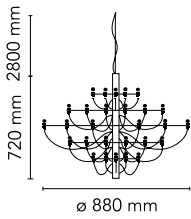

## 2097/30 (frosted bulbs)

Flos

No. A1401057

Suspension lamp providing diffused light. Steel central structure with chromium-plated arms and 30 lights, steel ceiling fitting and rose. Also available in brass, matte black or matte white.

### Photometric

Source

Bulb