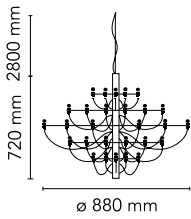

2097/30 (frosted bulbs)

Flos

No. A1401059

Suspension lamp providing diffused light. Steel central structure with brass arms and 30 lights, steel ceiling fitting and rose. Also available in chromium-plated, matte black or matte white.

Designed by Gino Sarfatti, 1958

Brass

Technical

Mounting
IP Rating

Pendants
IP20

Photometric

Source

Bulb