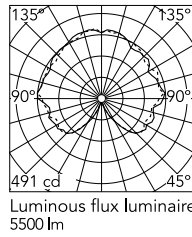

Physical

Net Weight (kg)

5.12

Electrical

Power

15

Voltage

220-250

Insulation class

I