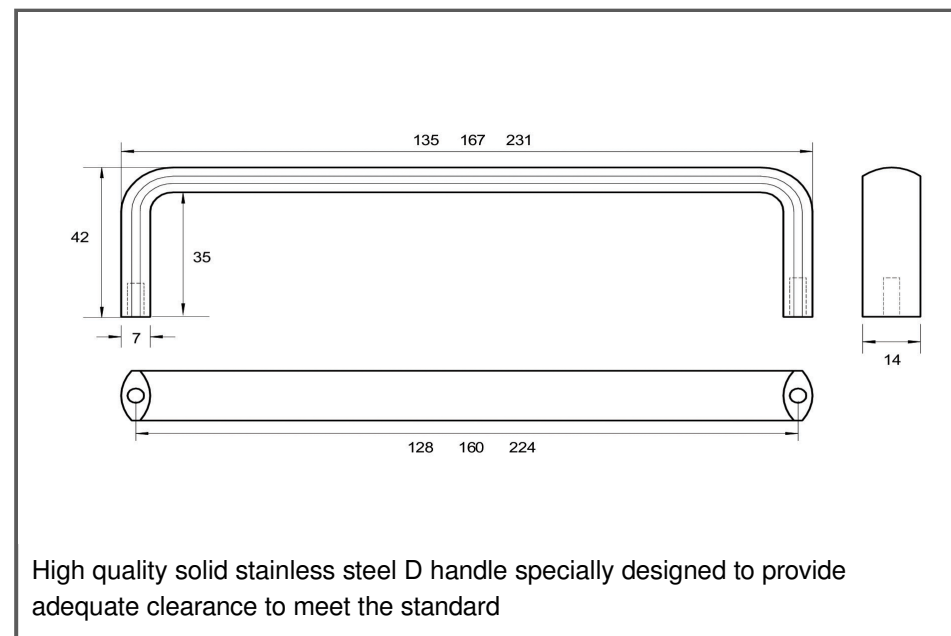

Sydney Head Office Phone: (02) 9542 4991  
 Sydney Head Office Fax: (02) 9542 4662  
 Brisbane 0400 494 368  
 Melbourne 0409 578 885  
 Auckland: 021 964 600  
 Email: sales@kethy.com

|   |   |   |  |
|---|---|---|--|
| Material:   | Solid stainless steel bar   |   |  |
| Article Number:   | AH333 / reference C / colour  |   |  |
|  |  |  |  |
| <b>A</b>  | <b>C</b>  | <b>P</b>  | <b>W</b>   |
| 135   | 128   | 42  | 14   |
| 167   | 160   | 42  | 14   |
| 231   | 224   | 42  | 14   |
|   |   |   |  |
|   |   |   |  |
| Colours available:  | Satin Stainless (SS)  |   |  |

High quality solid stainless steel D handle specially designed to provide adequate clearance to meet the standard