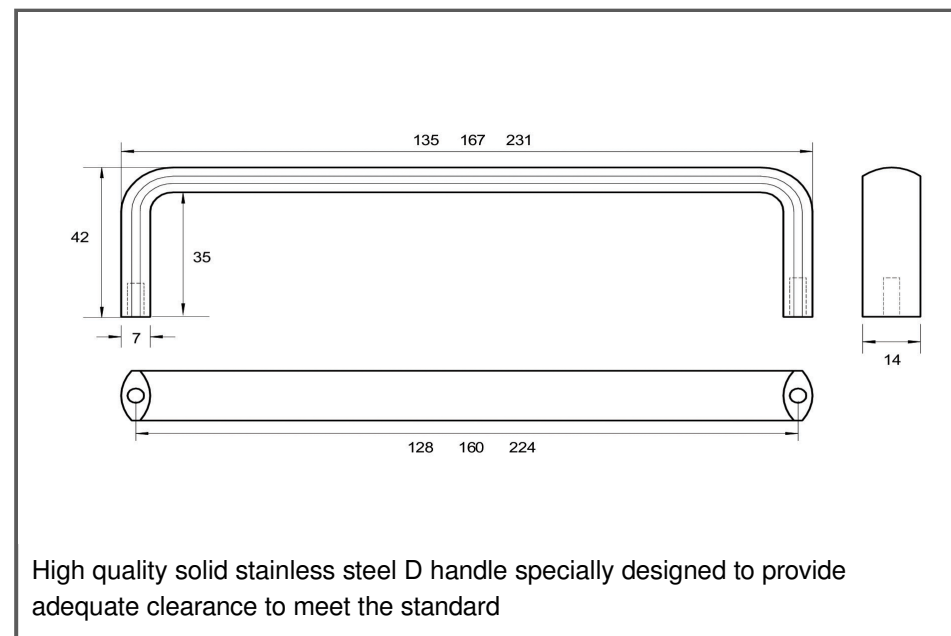

Sydney Head Office Phone: (02) 9542 4991
 Sydney Head Office Fax: (02) 9542 4662
 Brisbane 0400 494 368
 Melbourne 0409 578 885
 Auckland: 021 964 600
 Email: sales@kethy.com

Material:	Solid stainless steel bar		
Article Number:	AH333 / reference C / colour		
			
A	C	P	W
135	128	42	14
167	160	42	14
231	224	42	14
Colours available:	Satin Stainless (SS)		

High quality solid stainless steel D handle specially designed to provide adequate clearance to meet the standard