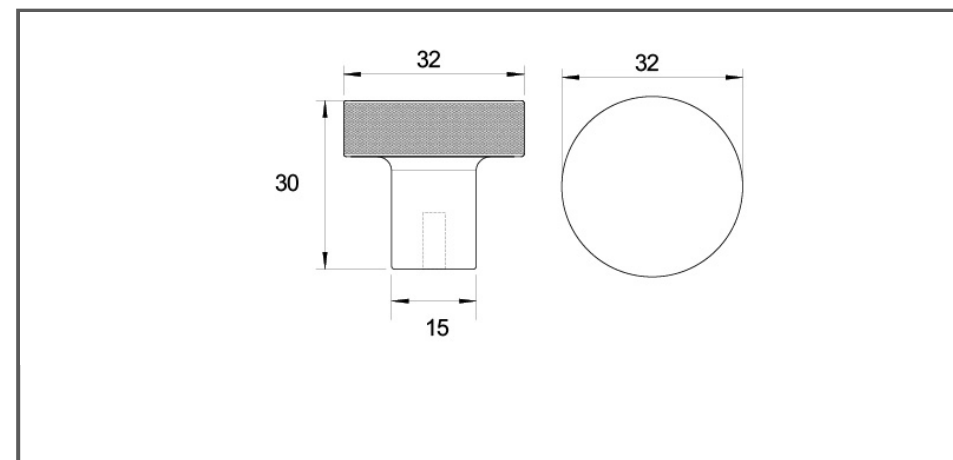

Sydney Head Office Phone: (02) 9542 4991  
 Sydney Head Office Fax: (02) 9542 4662  
 Brisbane 0400 494 368  
 Melbourne 0409 578 885  
 Auckland: 021 964 600  
 Email: sales@kethy.com

Material:	Solid Brass		
Article Number:	BK4732/ reference A / colour		
			
<b>A</b>	<b>C</b>	<b>P</b>	<b>W</b>
32	N/A	30	32
Colours available:	Polished Brass Gloss Lacquer (BRG) Polished Brass Matt Lacquer (BRM) Black (MBK#3)		