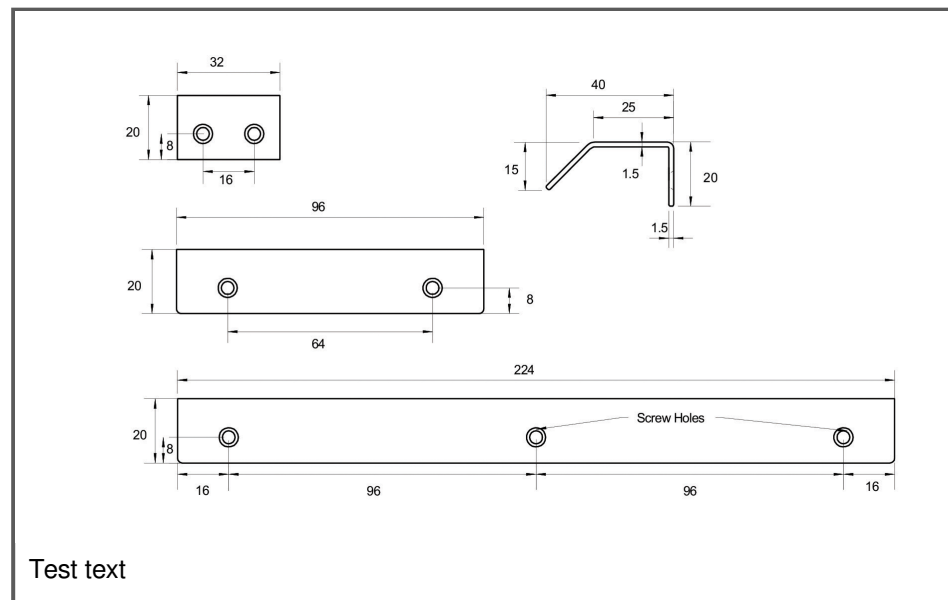

DL360 / reference A / colour

			
A	C	P	W
32	16	40 less thickness of board	15
96	64	40 less thickness of board	15
224	192	40 less thickness of board	15

Colours available:	Satin Stainless (SS) Black Matt (MBK#8) Graphite (GRAP#3) White (WT#3)
--------------------	---