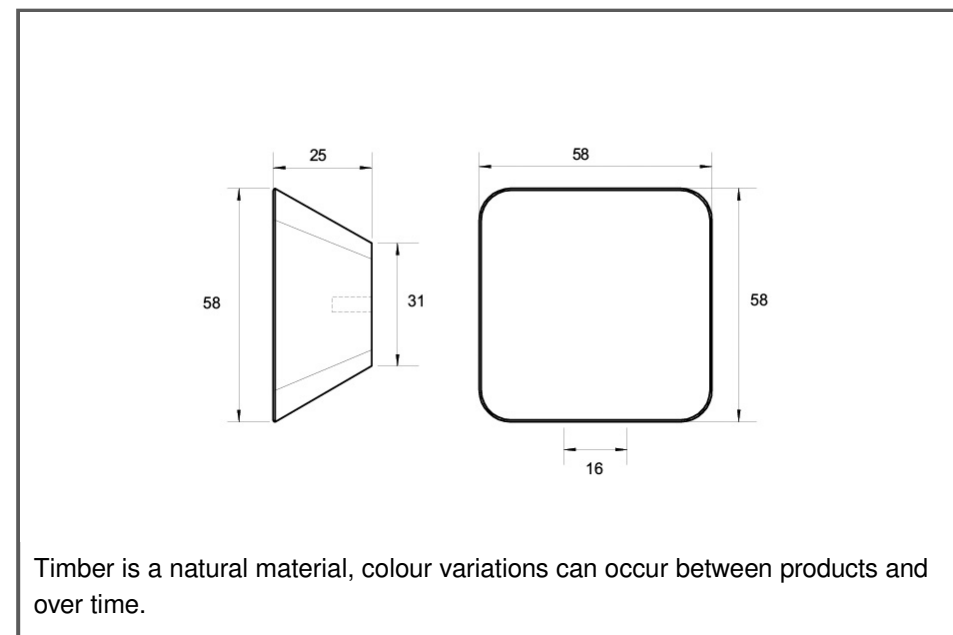

Sydney Head Office Phone: (02) 9542 4991
 Sydney Head Office Fax: (02) 9542 4662
 Brisbane 0400 494 368
 Melbourne 0409 578 885
 Auckland: 021 964 600
 Email: sales@kethy.com

Material:	Timber		
Article Number:	L4311 / reference C / colour		
A	C	P	W
58	16	25	58
Colours available:	Oak (OAK) Walnut (WN)		