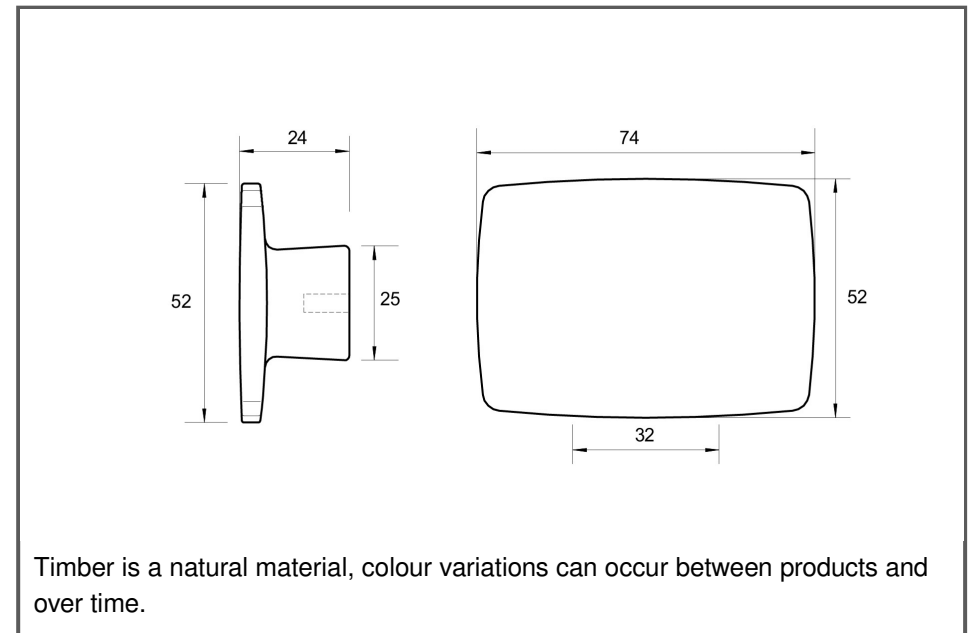

Sydney Head Office Phone: (02) 9542 4991
 Sydney Head Office Fax: (02) 9542 4662
 Brisbane 0400 494 368
 Melbourne 0409 578 885
 Auckland: 021 964 600
 Email: sales@kethy.com

Material:	Timber		
Article Number:	L4312 / reference C / colour		
A	C	P	W
74	32	24	52
Colours available:	Oak (OAK) Walnut (WN)		