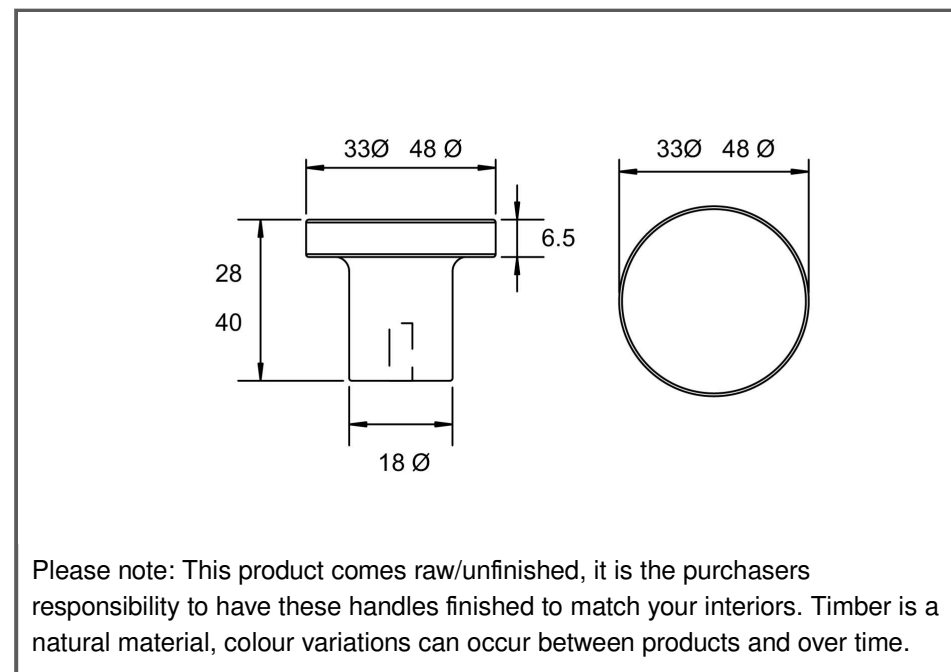

Sydney Head Office Phone: (02) 9542 4991
 Sydney Head Office Fax: (02) 9542 4662
 Brisbane 0400 494 368
 Melbourne 0409 578 885
 Auckland: 021 964 600
 Email: sales@kethy.com

Material:	Timber		
Article Number:	L4317 / reference A / colour		
A	C	P	W
33	0	28	33
Colours available:	Unfinished Oak (OARAW)		