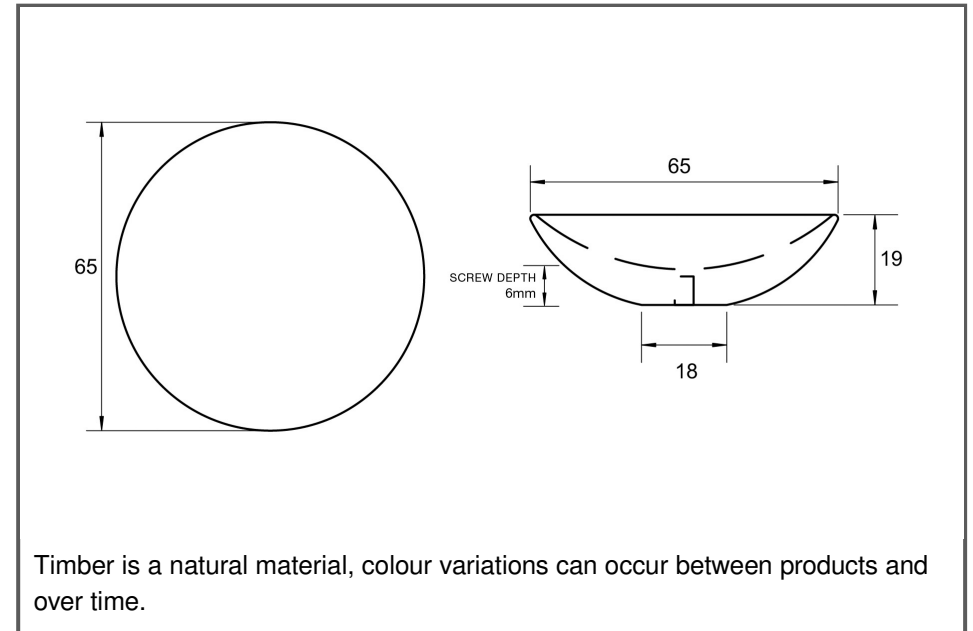

Sydney Head Office Phone: (02) 9542 4991
 Sydney Head Office Fax: (02) 9542 4662
 Brisbane 0400 494 368
 Melbourne 0409 578 885
 Auckland: 021 964 600
 Email: sales@kethy.com

Material:	Timber		
Article Number:	L4328 / reference A / colour		
 $A \varnothing$	 C	 P	 W
A	C	P	W
65	0	19	65
Colours available:		Black Stain (BKS) Oak (OAK) Walnut (WN)	