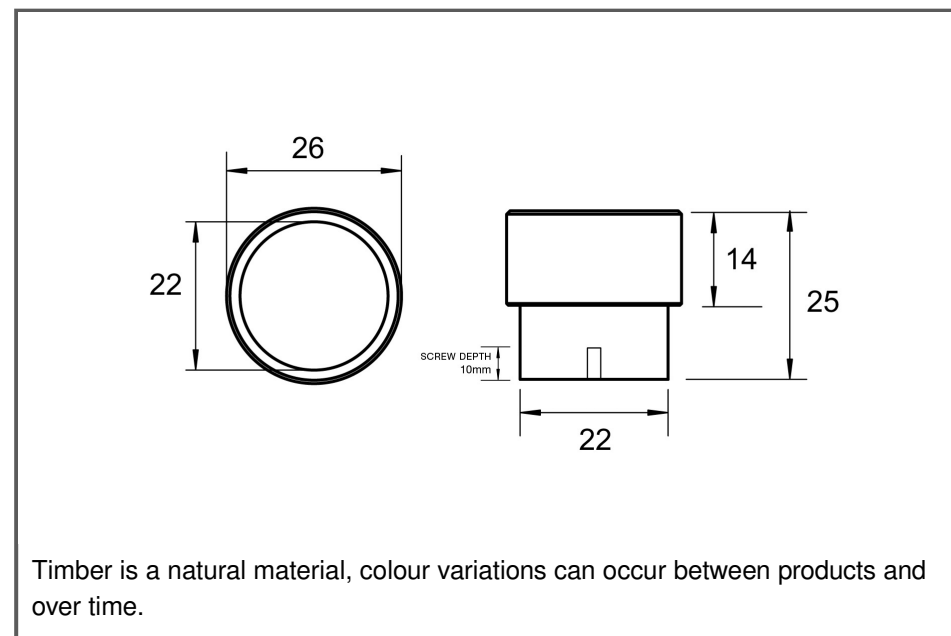

Sydney Head Office Phone: (02) 9542 4991
 Sydney Head Office Fax: (02) 9542 4662
 Brisbane 0400 494 368
 Melbourne 0409 578 885
 Auckland: 021 964 600
 Email: sales@kethy.com

Material:	Timber with metal ring		
Article Number:	L4370 / reference A / colour		
A	C	P	W
26	0	25	26
Colours available:	Black Painted with Stainless Effect Ring (BKSE) Oak with Stainless Effect Ring (OAKSE) Walnut with Stainless Effect Ring (WNSE) White Painted with Stainless Effect Ring (WTSE)		