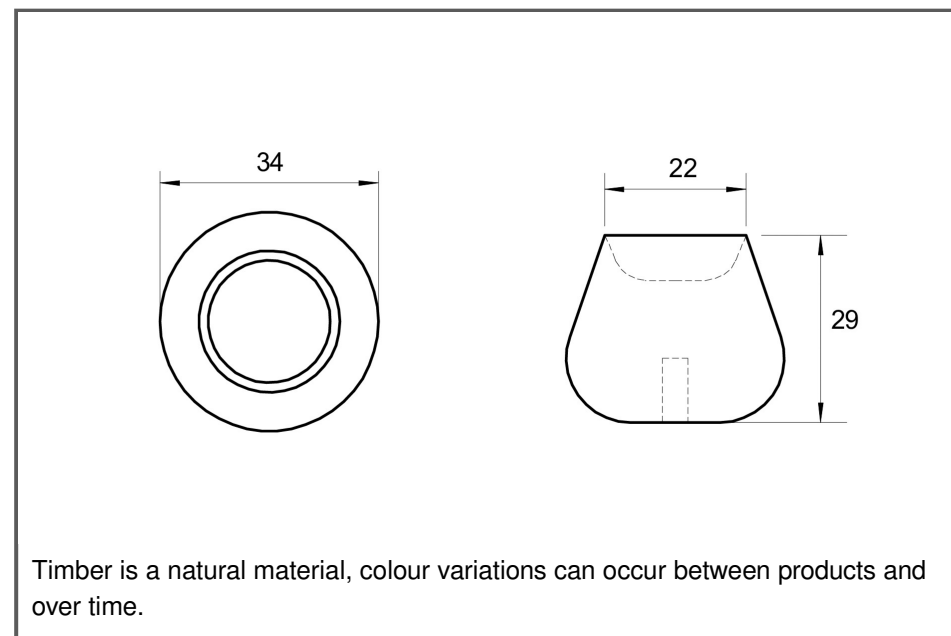

Sydney Head Office Phone: (02) 9542 4991
 Sydney Head Office Fax: (02) 9542 4662
 Brisbane 0400 494 368
 Melbourne 0409 578 885
 Auckland: 021 964 600
 Email: sales@kethy.com

Material:	Timber		
Article Number:	L4396 / reference A / colour		
			
A	C	P	W
34	0	29	34
Colours available:		Oak with Petrol (OAK-PET) Oak with White (OAK-WT) Walnut with Red (WN-RED)	