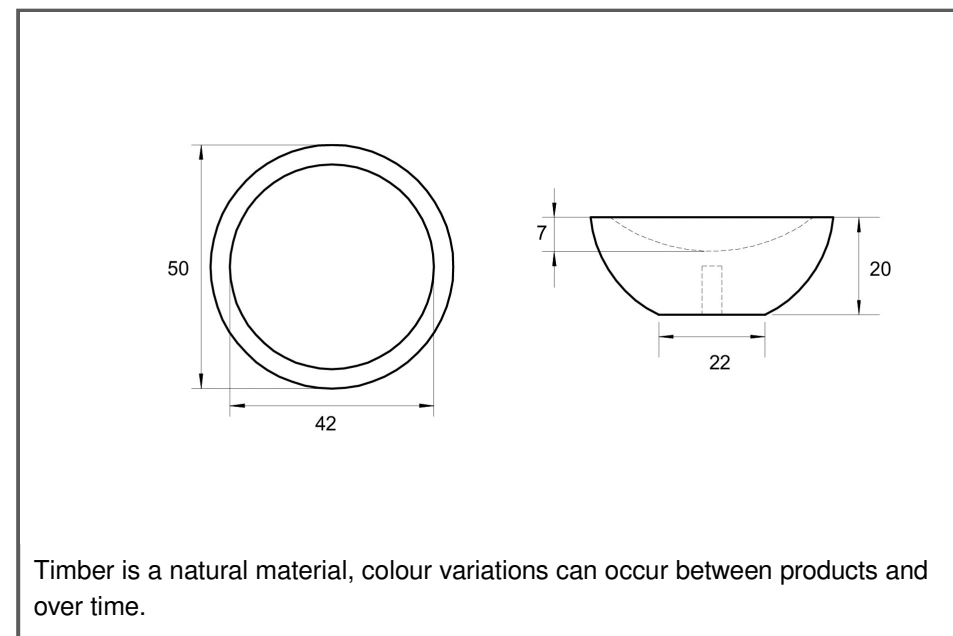

Sydney Head Office Phone: (02) 9542 4991

Sydney Head Office Fax: (02) 9542 4662

Brisbane 0400 494 368

Melbourne 0409 578 885

Auckland: 021 964 600

Email: sales@kethy.com

Material:	Timber		
Article Number:	L4406 / reference A / colour		
			
<b>A</b>	<b>C</b>	<b>P</b>	<b>W</b>
50	0	20	50
Colours available:	Oak with Turquoise (OAKTQ) Oak with White (OAKWT) Walnut with Grey (WNGY) Oak with Black (OAKBK) Oak with Light Grey (OAKLG)		