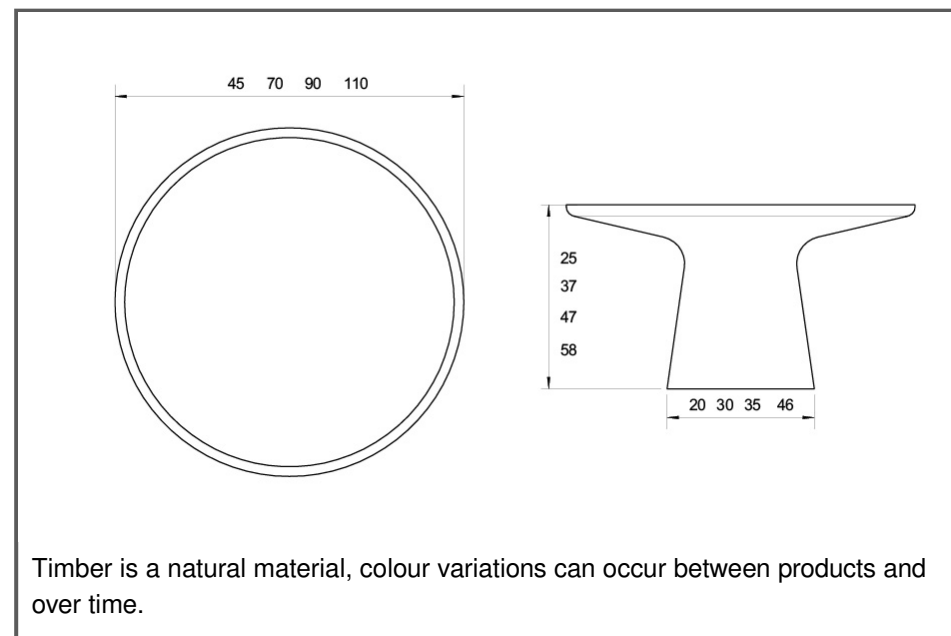

Sydney Head Office Phone: (02) 9542 4991
 Sydney Head Office Fax: (02) 9542 4662
 Brisbane 0400 494 368
 Melbourne 0409 578 885
 Auckland: 021 964 600
 Email: sales@kethy.com

Material:	Timber		
Article Number:	L4450 / reference A / colour		
A	C	P	W
45	N/A	25	45
70	N/A	37	70
90	N/A	47	90
110	N/A	58	110
Colours available:	OAK Light Grey (OLG) Oak White (OWT) Oak Black (OBK)		