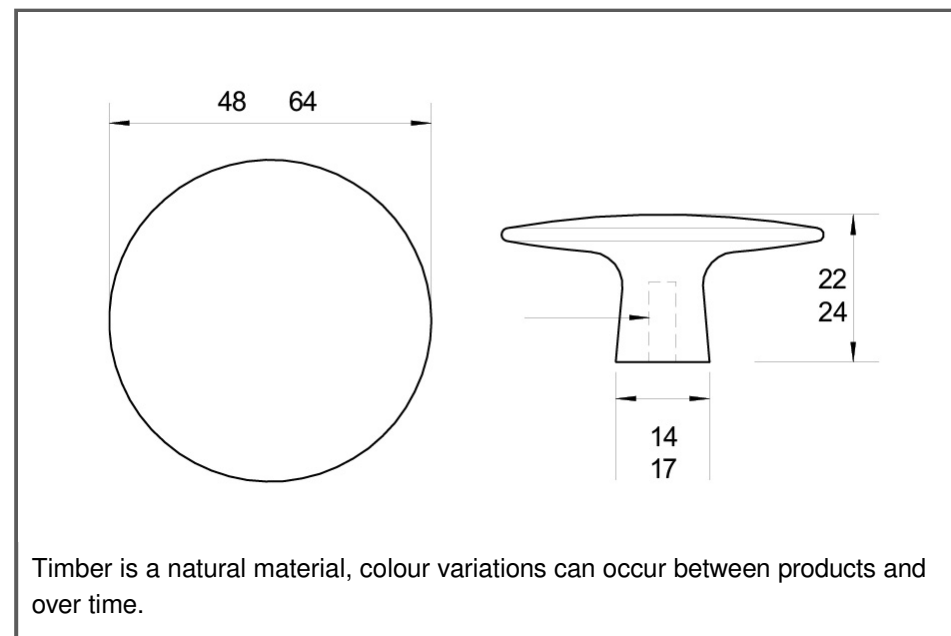

Sydney Head Office Phone: (02) 9542 4991
 Sydney Head Office Fax: (02) 9542 4662
 Brisbane 0400 494 368
 Melbourne 0409 578 885
 Auckland: 021 964 600
 Email: sales@kethy.com

Material:	Timber		
Article Number:	L4467 / reference A / colour		
A	C	P	W
48	N/A	22	48
64	N/A	24	64
Colours available:		Black Stain (BKS) Oak (OAK) Walnut (WN)	