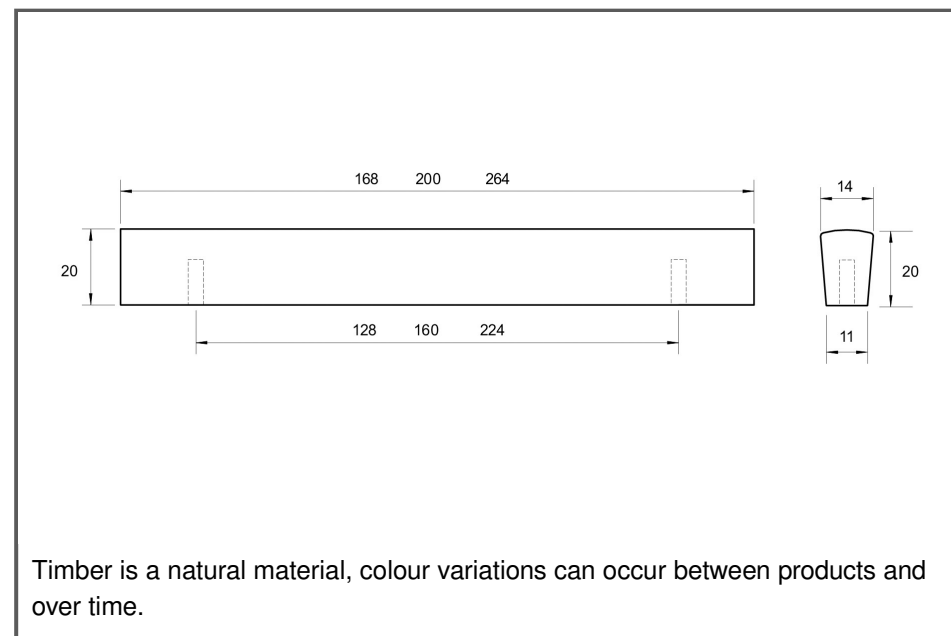

Sydney Head Office Phone: (02) 9542 4991
 Sydney Head Office Fax: (02) 9542 4662
 Brisbane 0400 494 368
 Melbourne 0409 578 885
 Auckland: 021 964 600
 Email: sales@kethy.com

Material:	Timber		
Article Number:	L6582 / reference C / colour		
A	C	P	W
168	128	20	14
200	160	20	14
264	224	20	14
Colours available:		Oak (OAK) Walnut (WN) Black Stain (BKS)	

Timber is a natural material, colour variations can occur between products and over time.