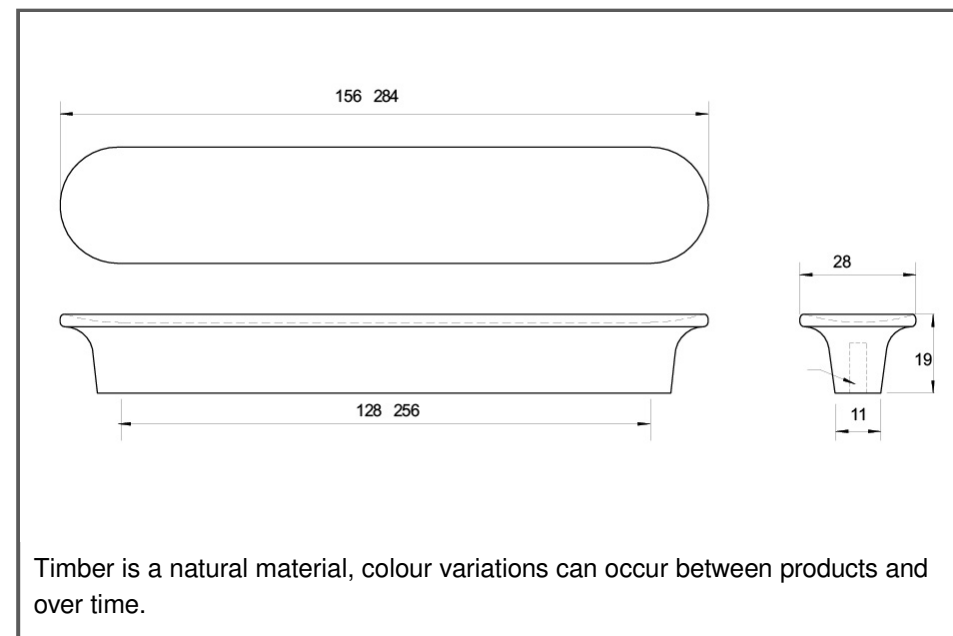

Sydney Head Office Phone: (02) 9542 4991

Sydney Head Office Fax: (02) 9542 4662

Brisbane 0400 494 368

Melbourne 0409 578 885

Auckland: 021 964 600

Email: sales@kethy.com

Material:	Timber		
Article Number:	L6898 / reference C / colour		
   			
A	C	P	W
156	128	19	28
284	256	19	28
Colours available:	Black Stain (BKS) Oak (OAK) Walnut (WN) Unfinished Oak (OARAW)		