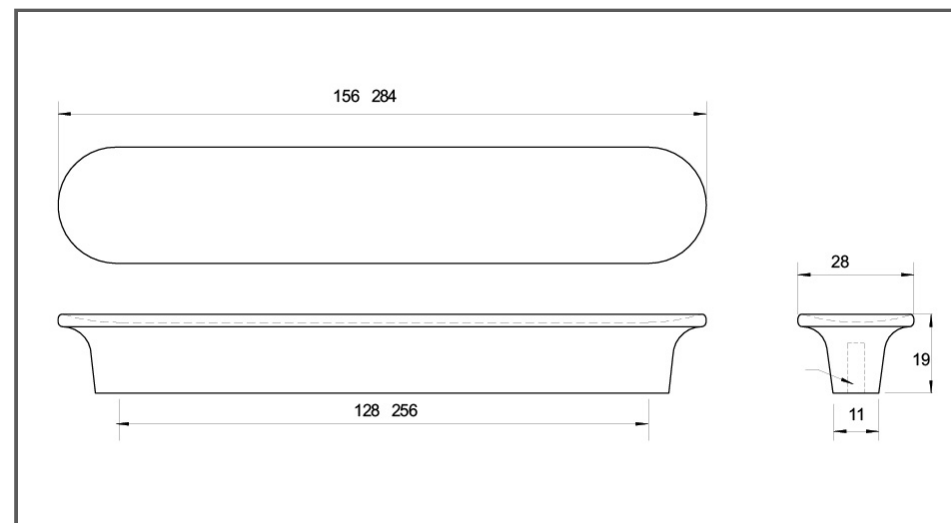

Sydney Head Office Phone: (02) 9542 4991
 Sydney Head Office Fax: (02) 9542 4662
 Brisbane 0400 494 368
 Melbourne 0409 578 885
 Auckland: 021 964 600
 Email: sales@kethy.com

Material:	Timber		
Article Number:	L6898 / reference C / colour		
A	C	P	W
156	128	19	28
284	256	19	28
Colours available:	Unfinished Oak (OARAW)		