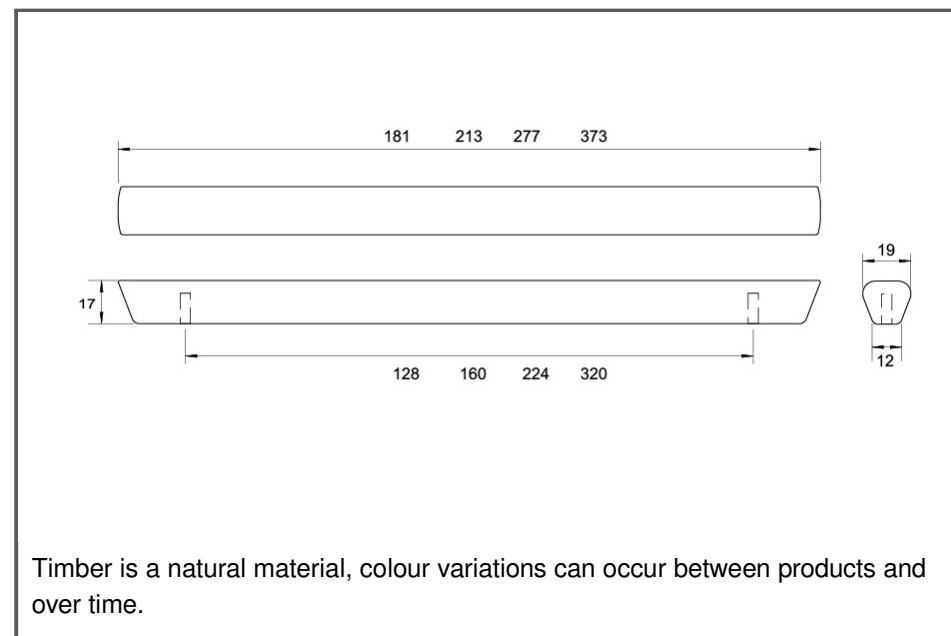

Sydney Head Office Phone: (02) 9542 4991
 Sydney Head Office Fax: (02) 9542 4662
 Brisbane 0400 494 368
 Melbourne 0409 578 885
 Auckland: 021 964 600
 Email: sales@kethy.com

Material:	Timber		
Article Number:	L6921/ reference C / colour		
A	C	P	W
181	128	17	19
213	160	17	19
277	224	17	19
373	320	17	19
Colours available:	Black Stain (BKS) Oak (OAK) Walnut (WN)		

Timber is a natural material, colour variations can occur between products and over time.