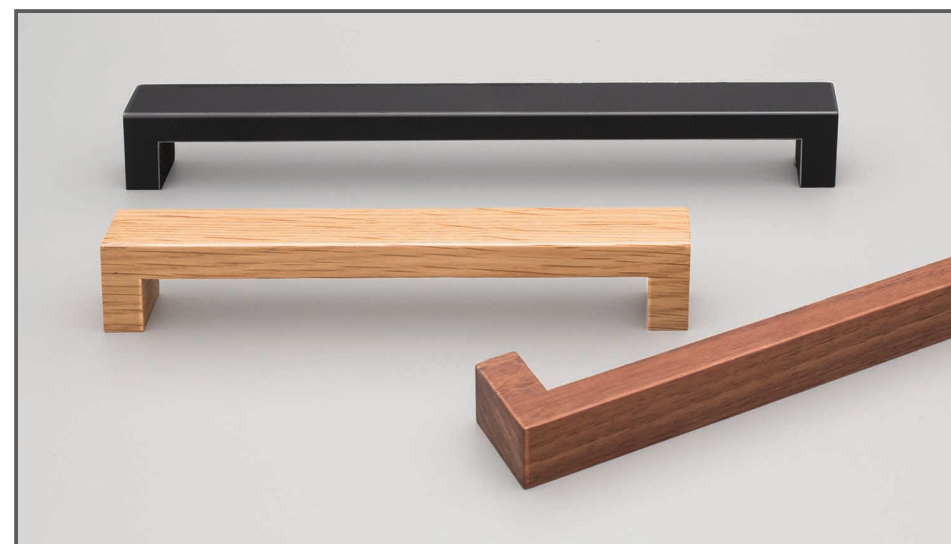

Sydney Head Office Phone: (02) 9542 4991
 Sydney Head Office Fax: (02) 9542 4662
 Brisbane 0400 494 368
 Melbourne 0409 578 885
 Auckland: 021 964 600
 Email: sales@kethy.com

Material:	Timber		
Article Number:	L7480 / reference C / colour		
			
A	C	P	W
140	128	32	20
172	160	32	20
Colours available:	Black Stain (BKS) Oak (OAK) Walnut (WN)		

Timber is a natural material, colour variations can occur between products and over time.