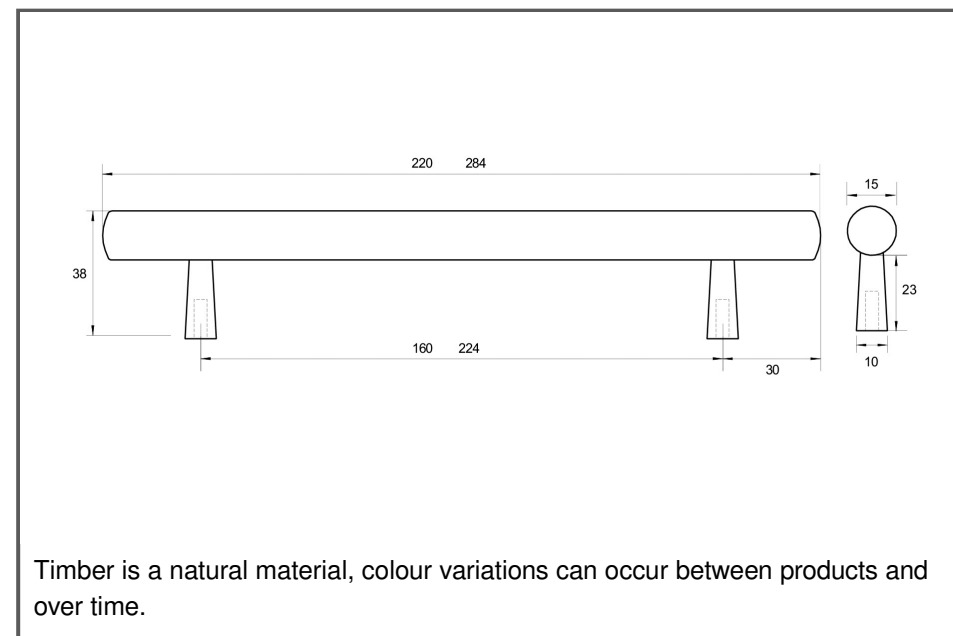

Sydney Head Office Phone: (02) 9542 4991
 Sydney Head Office Fax: (02) 9542 4662
 Brisbane 0400 494 368
 Melbourne 0409 578 885
 Auckland: 021 964 600
 Email: sales@kethy.com

Material:	Timber with Metal Legs		
Article Number:	L7763 / reference C / colour		
A	C	P	W
220	160	38	15
284	224	38	15
Colours available:	Black Stain with Brass Feet (BKBR) Walnut with Brass Feet (WNBR)		