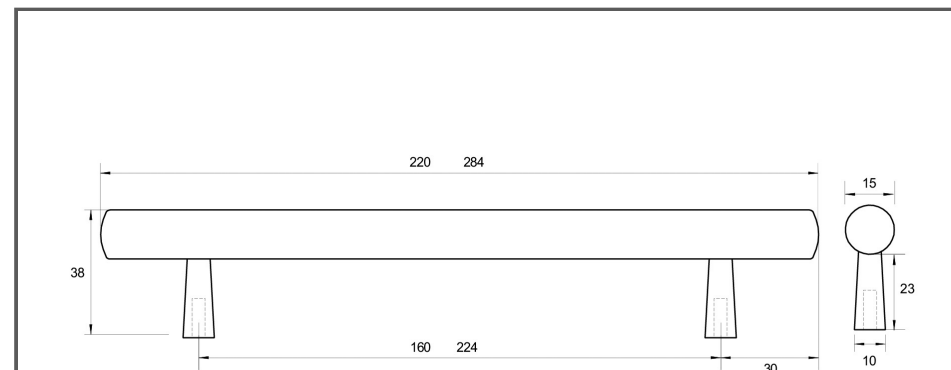

Sydney Head Office Phone: (02) 9542 4991
 Sydney Head Office Fax: (02) 9542 4662
 Brisbane 0400 494 368
 Melbourne 0409 578 885
 Auckland: 021 964 600
 Email: sales@kethy.com

Material:	Timber with Metal Legs		
Article Number:	L7763 / reference C / colour		
A	C	P	W
220	160	38	15
284	224	38	15
Colours available:	Black Stain with Copper feet (BKCO) Walnut with Copper Feet (WNCO)		