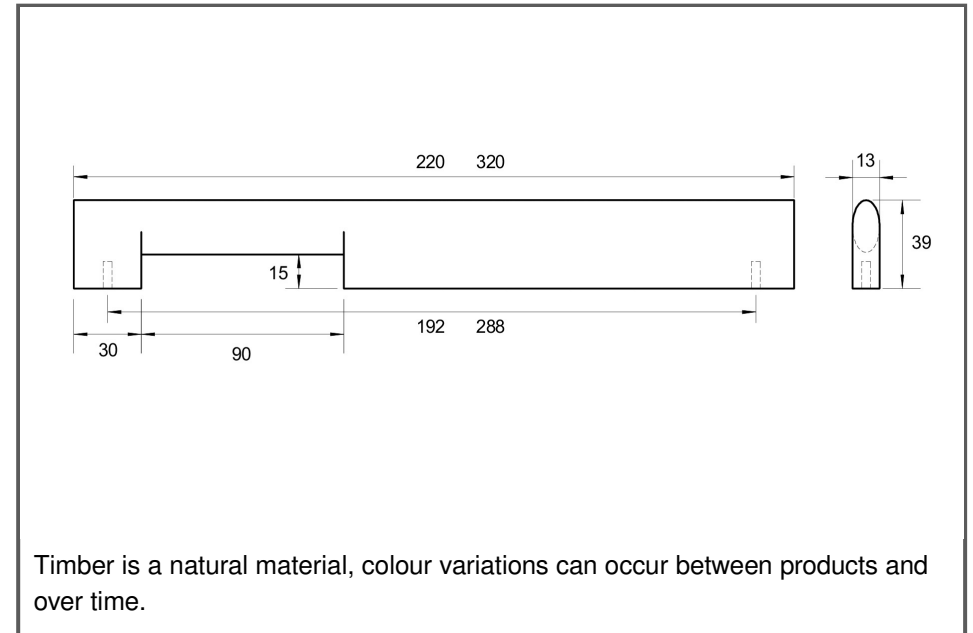

Sydney Head Office Phone: (02) 9542 4991
 Sydney Head Office Fax: (02) 9542 4662
 Brisbane 0400 494 368
 Melbourne 0409 578 885
 Auckland: 021 964 600
 Email: sales@kethy.com

Material:	Timber		
Article Number:	L7806 / reference C / colour		
			
A	C	P	W
220	192	39	13
320	288	39	13
Colours available:	Black Stain (BKS) Oak (OAK) Walnut (WN)		