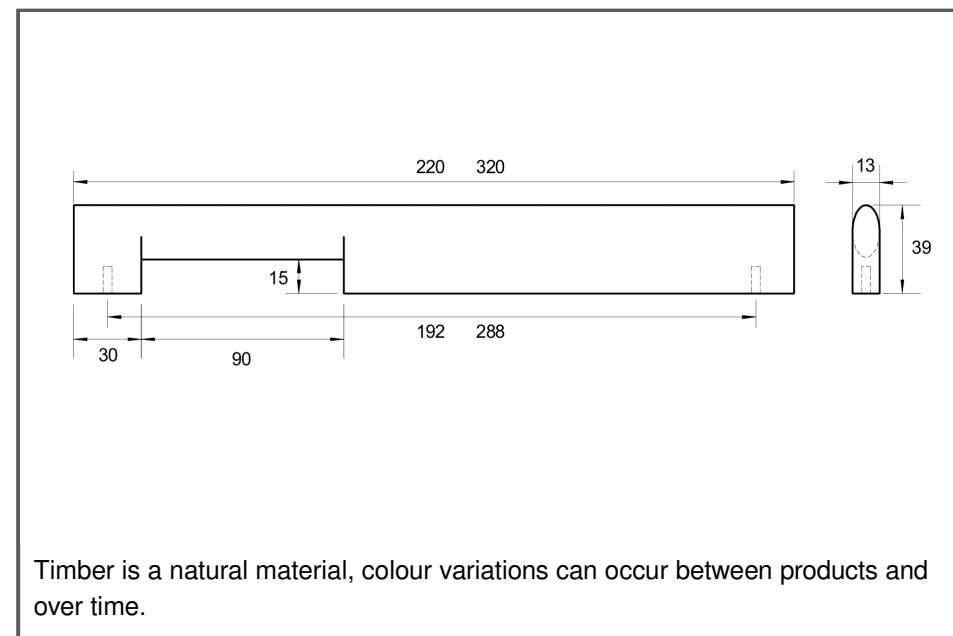

Sydney Head Office Phone: (02) 9542 4991
 Sydney Head Office Fax: (02) 9542 4662
 Brisbane 0400 494 368
 Melbourne 0409 578 885
 Auckland: 021 964 600
 Email: sales@kethy.com

Material:	Timber		
Article Number:	L7806 / reference C / colour		
			
A	C	P	W
220	192	39	13
320	288	39	13
Colours available:	Black Stain (BKS) Oak (OAK) Walnut (WN)		