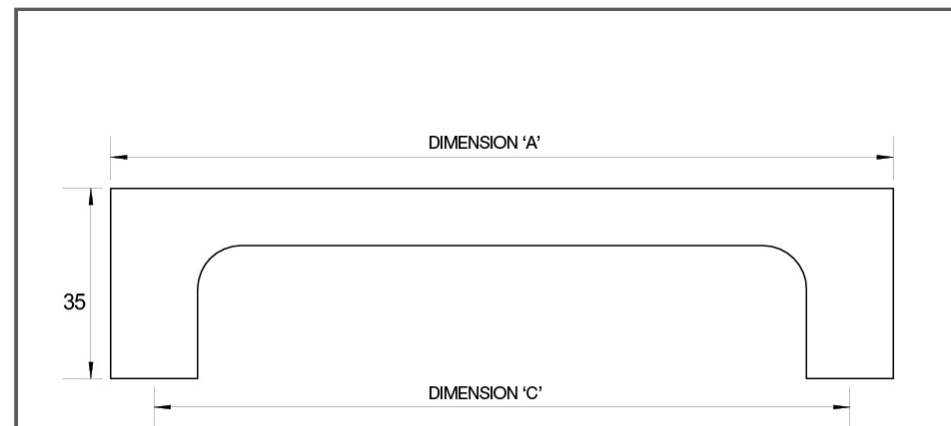

Sydney Head Office Phone: (02) 9542 4991
 Sydney Head Office Fax: (02) 9542 4662
 Brisbane 0400 494 368
 Melbourne 0409 578 885
 Auckland: 021 964 600
 Email: sales@kethy.com

Material:	Timber		
Article Number:	L7864 / reference C / colour		
A	C	P	W
144	128	35	16
208	192	35	16
272	256	35	16
Colours available:	Unfinished Oak (OARAW)		