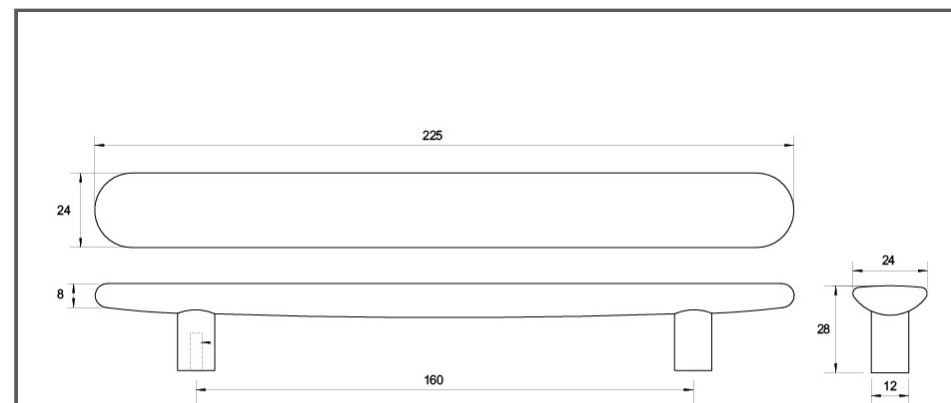

Sydney Head Office Phone: (02) 9542 4991
 Sydney Head Office Fax: (02) 9542 4662
 Brisbane 0400 494 368
 Melbourne 0409 578 885
 Auckland: 021 964 600
 Email: sales@kethy.com

Material:	Timber		
Article Number:	L7866 / reference C / colour		
			
A	C	P	W
225	160	28	24
Colours available:	Black Stain (BKS) Oak (OAK) Walnut (WN)		