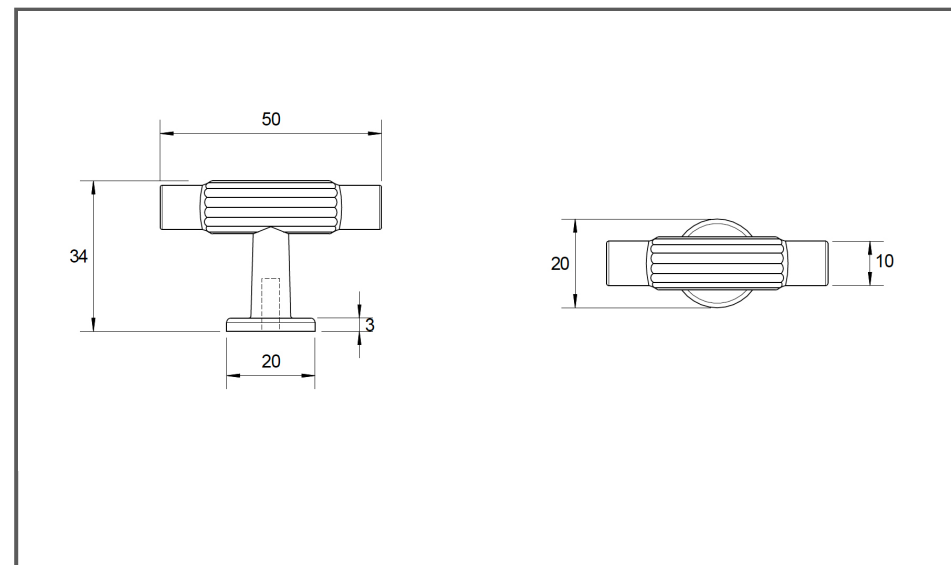

Sydney Head Office Phone: (02) 9542 4991

Sydney Head Office Fax: (02) 9542 4662

Brisbane 0400 494 368

Melbourne 0409 578 885

Auckland: 021 964 600

Email: sales@kethy.com

Material:	Die-cast Zinc		
Article Number:	L870/ reference A / colour		
			
<b>A</b>	<b>C</b>	<b>P</b>	<b>W</b>
50	N/A	324	20
Colours available:		Black Nickel (BNI) Polished Nickel (PNI) Antique Brown (ABN) Gunmetal (GM) Brushed Antique Brass (BAB)	