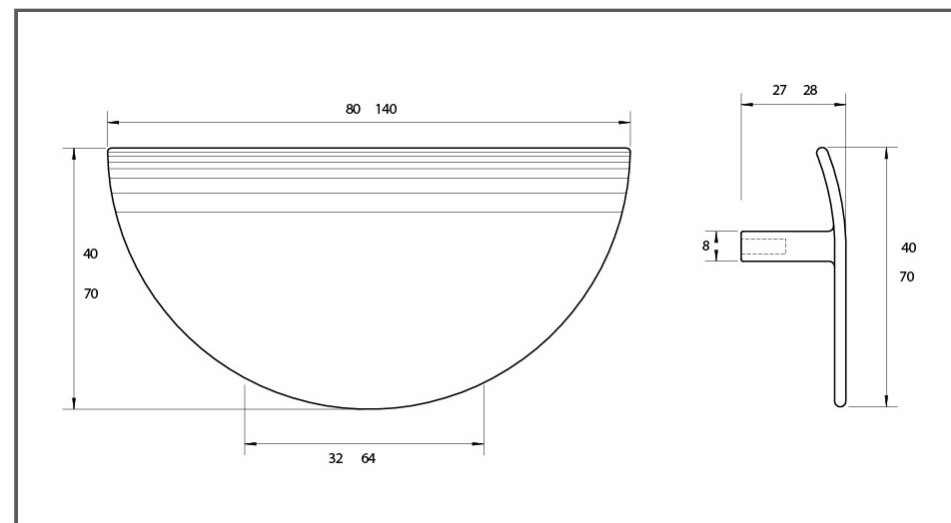

Sydney Head Office Phone: (02) 9542 4991
 Sydney Head Office Fax: (02) 9542 4662
 Brisbane 0400 494 368
 Melbourne 0409 578 885
 Auckland: 021 964 600
 Email: sales@kethy.com

Material:	Timber		
Article Number:	L880/ reference C / colour		
A	C	P	W
80	32	27	40
140	64	28	70
Colours available:	Unfinished Oak (OARAW)		