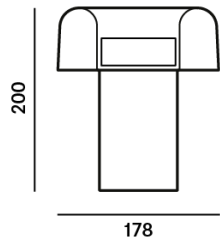

### PC1371 - Spectra Mini

The outline of the light resembles the classic typology of a table lamp, which has always been a companion to humans during evening sessions. The archetypal silhouette in a purity-of-form concept has an opening with a double-sided light source in an aluminium fixture. The flat source casts its light gently in two directions, upwards and downwards into the glass base, creating intimate atmospheric effects. The two sizes are available in transparent, brown, smoke grey, or opaline glass. The intensity of the experience can be modulated thanks to an integrated dimmer.

#### Dimension

200mm x 178mm