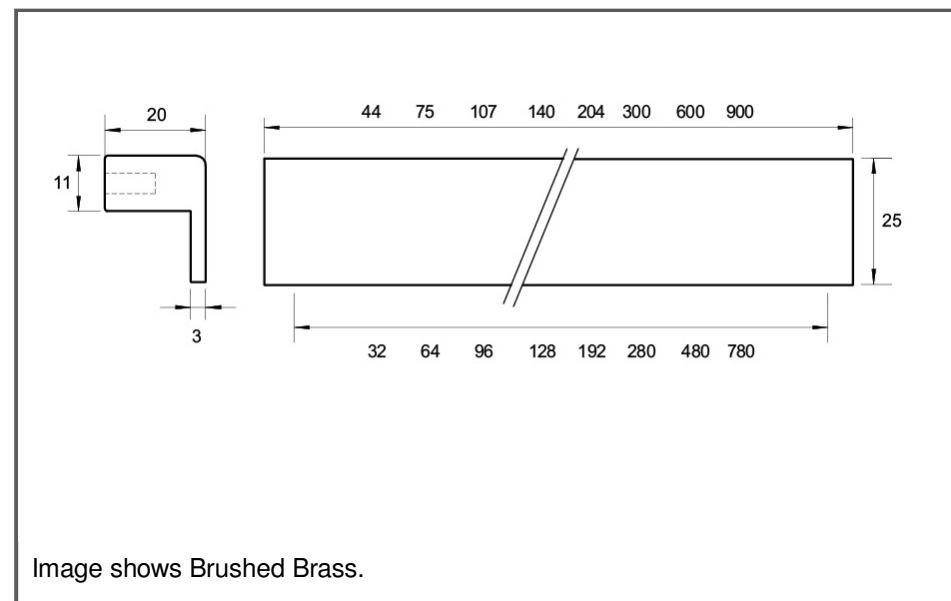

Sydney Head Office Phone: (02) 9542 4991
 Sydney Head Office Fax: (02) 9542 4662
 Brisbane 0400 494 368
 Melbourne 0409 578 885
 Auckland: 021 964 600
 Email: sales@kethy.com

Material:	Anodised Aluminium		
Article Number:	S225 / reference C / colour		
A	C	P	W
44	32	20	25
75	64	20	25
107	96	20	25
140	128	20	25
204	192	20	25
300	280	20	25
600	480	20	25
900	780	20	25
Colours available:	Brushed Inox (BINX) Matt Black Anodised (MBK) Brushed Brass (BB)		

Image shows Brushed Brass.