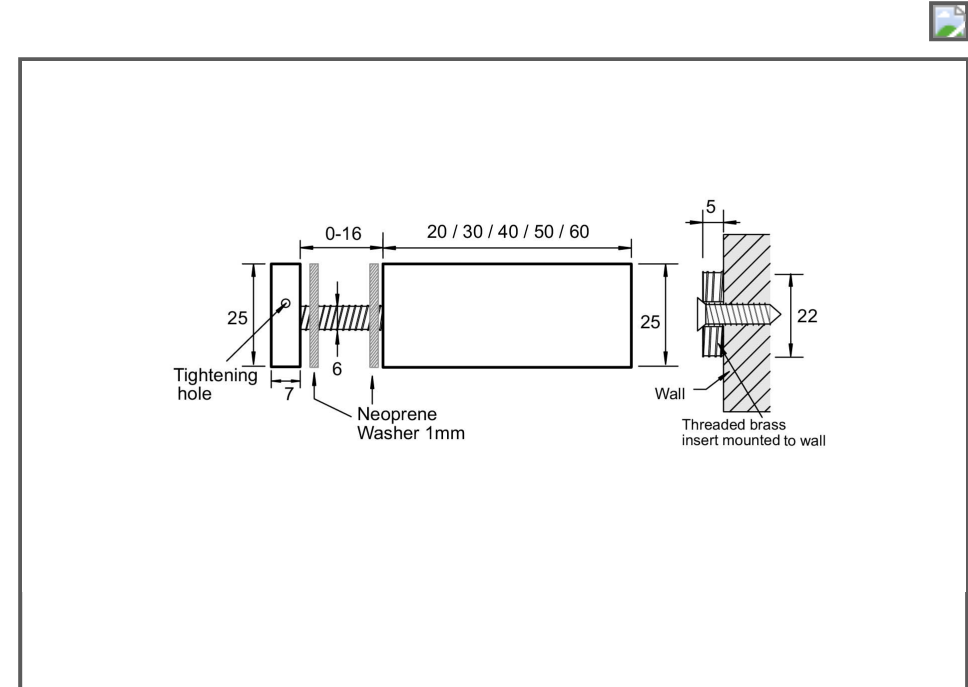

Sydney Head Office Phone: (02) 9542 4991  
 Sydney Head Office Fax: (02) 9542 4662  
 Brisbane 0400 494 368  
 Melbourne 0409 578 885  
 Auckland: 021 964 600  
 Email: sales@kethy.com

Material:	304 grade Stainless Steel		
Article Number:	WM025		
			
<b>A</b>	<b>C</b>	<b>P</b>	<b>W</b>
-	0	0	0
Colours available:	Polished Stainless (PS) Satin Stainless (SS)		