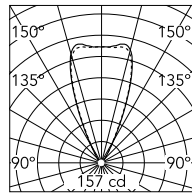

A-Rise 49

Flos

No. FA51701656

1.6W - 97lm - 2700K - CRI> 80 - Beam° 46

Designed by Flos Outdoor

Matte Stainless Steel

Technical

Mounting	Inground
Flux	97lm
IP Rating	IP66/67

Photometric

Colour Temp	2700K
Dimming	Non Dimmable
Beam Angle	46°
CRI	80

Luminous flux luminaire
97 lm

Beam Angle: 46°

h(m)	E(lx)	D(m)
1	151	0.85
2	38	1.71
3	17	2.56
4	9	3.41
5	6	4.27

Physical

Electrical

Power	1.6
Voltage	24
Driver	Remote excluded
Insulation class	III