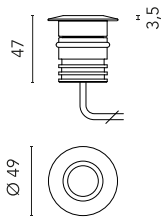

A-Rise 49

Flos

No. FA51701656

1.6W - 97lm - 2700K - CRI> 80 - Beam° 46

Designed by Flos Outdoor

Matte Stainless Steel

Technical

Mounting	Inground
Flux	97lm
IP Rating	IP66/67

Photometric

Colour Temp	2700K
Dimming	Non Dimmable
Beam Angle	46°
CRI	80

Luminous flux luminaire
97 lm

Beam Angle: 46°

h(m)	E(lx)	D(m)
1	151	0.85
2	38	1.71
3	17	2.56
4	9	3.41
5	6	4.27

Physical

Electrical

Power	1.6
Voltage	24
Driver	Remote excluded
Insulation class	III