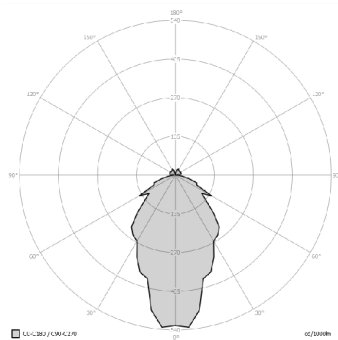

A-Tube Nano Large

Lodes

No. 15828 6735

A-Tube Nano large is a suspension lamps which interprets light in its simplest form by creating a thin luminous line in the living spaces. At the lower end of the lightweight aluminium structure, a transparent methacrylate diffuser houses an LED module whose light creates a soft, welcoming atmosphere. The three sizes and seven statement finishes allow to create clusters of evocative lighting.

Terra finish with black cable. 3W LED source with a colour rendering index (CRI) of 90, fitted in a methacrylate diffuser, emanates a soft, warm light which highlights the natural colours of objects.

Terra

○ ± Ø 2 cm
○ ± Ø 0.78"

Technical

| | |
|-----------|-------------|
| Mounting | Pendants |
| Flux | 3W / 480 lm |
| IP Rating | IP20 |

Photometric

| | |
|-------------|-----------|
| Colour Temp | 3000K |
| Dimming | Dim Triac |
| CRI | CRI 90 |
| Source | LED |