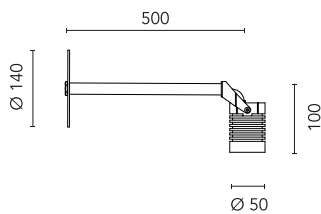

Aimer 2 Wall 500

Flos

No. FA51306012

Beam Angle: 12°		
h(m)	E(lx)	D(m)
1	2136	0.21
2	534	0.43
3	237	0.64
4	133	0.86
5	85	1.07

Adjustable spotlight. Configuration: turned and anodized (raw or painted) aluminium structure with stainless steel adjustable bracket. Glass diffuser: transparent or sandblasted with silkscreen border, fixed through a robotic gluing system. Double layer coating for high resistance to corrosion: the aluminium components are painted with a double coat using powders which are compliant with QUALICOAT standards: a first layer of epoxy powder (with excellent chemical and mechanical resistance) and a second finishing layer of polyester powder (resistant to UV rays and atmospheric agents). The entire painting process of the aluminium fitting starts from components which have been sand-blasted in advance to make the surface more porous and increase the adherence of the paint. Ares effects alkaline and acid washing to clean the surfaces completely, then rinses with demineralised water to remove any residue particles, subsequently a chemical conversion treatment is done to protect against rusting. Protection rating: IP65 In compliance with EN60598-1 standards Class of insulation: III Installation: the luminaire is equipped with 2000mm cable. Aimer 24V is equipped with a dc/dc highly efficient resin-coated converter that removes electromagnetic interference and protects against polarity reversal and sudden voltage peak. Parallel wiring required. Aimer 1 and Aimer RGB require connection in series. We recommend the use of a connection system with a protection degree greater than or equal to the protection degree of the luminaire. During the installation and the maintenance of the fixtures it is important to be careful and avoid damages on the paint coating. Damages on the coating exposed to outdoor conditions or water, could cause corrosion. Chemical substances affect the anticorrosion covering protection.