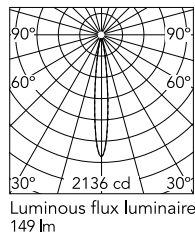

Aimer 2 Wall 500

Flos

No. FA51306012

Beam Angle: 12°		
h(m)	E(lx)	D(m)
1	2136	0.21
2	534	0.43
3	237	0.64
4	133	0.86
5	85	1.07

Adjustable spotlight. Configuration: turned and anodized (raw or painted) aluminium structure with stainless steel adjustable bracket. Glass diffuser: transparent or sandblasted with silkscreen border, fixed through a robotic gluing system. Double layer coating for high resistance to corrosion: the aluminium components are painted with a double coat using powders which are compliant with QUALICOAT standards: a first layer of epoxy powder (with excellent chemical and mechanical resistance) and a second finishing layer of polyester powder (resistant to UV rays and atmospheric agents). The entire painting process of the aluminium fitting starts from components which have been sand-blasted in advance to make the surface more porous and increase the adherence of the paint. Ares effects alkaline and acid washing to clean the surfaces completely, then rinses with demineralised water to remove any residue particles, subsequently a chemical conversion treatment is done to protect against rusting. Protection rating: IP65 In compliance with EN60598-1 standards Class of insulation: III Installation: the luminaire is equipped with 2000mm cable. Aimer 24V is equipped with a dc/dc highly efficient resin-coated converter that removes electromagnetic interference and protects against polarity reversal and sudden voltage peak. Parallel wiring required. Aimer 1 and Aimer RGB require connection in series. We recommend the use of a connection system with a protection degree greater than or equal to the protection degree of the luminaire. During the installation and the maintenance of the fixtures it is important to be careful and avoid damages on the paint coating. Damages on the coating exposed to outdoor conditions or water, could cause corrosion. Chemical substances affect the anticorrosion covering protection.