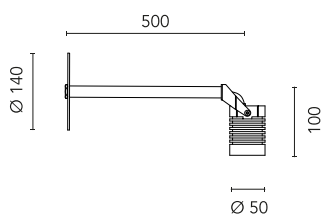

## Aimer 2 Wall 500

Flos

No. FA51306230

Beam Angle: 23°		
h(m)	E(lx)	D(m)
1	585	0.41
2	146	0.82
3	65	1.23
4	37	1.64
5	23	2.05

Adjustable spotlight. Configuration: turned and anodized (raw or painted) aluminium structure with stainless steel adjustable bracket. Glass diffuser: transparent or sandblasted with silkscreen border, fixed through a robotic gluing system. Double layer coating for high resistance to corrosion: the aluminium components are painted with a double coat using powders which are compliant with QUALICOAT standards: a first layer of epoxy powder (with excellent chemical and mechanical resistance) and a second finishing layer of polyester powder (resistant to UV rays and atmospheric agents). The entire painting process of the aluminium fitting starts from components which have been sand-blasted in advance to make the surface more porous and increase the adherence of the paint. Ares effects alkaline and acid washing to clean the surfaces completely, then rinses with demineralised water to remove any residue particles, subsequently a chemical conversion treatment is done to protect against rusting. Protection rating: IP65 In compliance with EN60598-1 standards Class of insulation: III Installation: the luminaire is equipped with 2000mm cable. Aimer 24V is equipped with a dc/dc highly efficient resin-coated converter that removes electromagnetic interference and protects against polarity reversal and sudden voltage peak. Parallel wiring required. Aimer 1 and Aimer RGB require connection in series. We recommend the use of a connection system with a protection degree greater than or equal to the protection degree of the luminaire. During the installation and the maintenance of the fixtures it is important to be careful and avoid damages on the paint coating. Damages on the coating exposed to outdoor conditions or water, could cause corrosion. Chemical substances affect the anticorrosion covering protection.