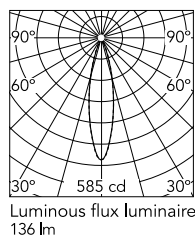

## Aimer 2 Wall 500

Flos

No. FA51306230

Beam Angle: 23°		
h(m)	E(lx)	D(m)
1	585	0.41
2	146	0.82
3	65	1.23
4	37	1.64
5	23	2.05

Adjustable spotlight. Configuration: turned and anodized (raw or painted) aluminium structure with stainless steel adjustable bracket. Glass diffuser: transparent or sandblasted with silkscreen border, fixed through a robotic gluing system. Double layer coating for high resistance to corrosion: the aluminium components are painted with a double coat using powders which are compliant with QUALICOAT standards: a first layer of epoxy powder (with excellent chemical and mechanical resistance) and a second finishing layer of polyester powder (resistant to UV rays and atmospheric agents). The entire painting process of the aluminium fitting starts from components which have been sand-blasted in advance to make the surface more porous and increase the adherence of the paint. Ares effects alkaline and acid washing to clean the surfaces completely, then rinses with demineralised water to remove any residue particles, subsequently a chemical conversion treatment is done to protect against rusting. Protection rating: IP65 In compliance with EN60598-1 standards Class of insulation: III Installation: the luminaire is equipped with 2000mm cable. Aimer 24V is equipped with a dc/dc highly efficient resin-coated converter that removes electromagnetic interference and protects against polarity reversal and sudden voltage peak. Parallel wiring required. Aimer 1 and Aimer RGB require connection in series. We recommend the use of a connection system with a protection degree greater than or equal to the protection degree of the luminaire. During the installation and the maintenance of the fixtures it is important to be careful and avoid damages on the paint coating. Damages on the coating exposed to outdoor conditions or water, could cause corrosion. Chemical substances affect the anticorrosion covering protection.