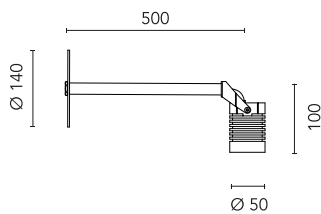

Aimer 2 Wall 500

Flos

No. FA51309618

Beam Angle: 12°		
h(m)	E(lx)	D(m)
1	1971	0.21
2	493	0.43
3	219	0.64
4	123	0.86
5	79	1.07

Adjustable spotlight. Configuration: turned and anodized (raw or painted) aluminium structure with stainless steel adjustable bracket. Glass diffuser: transparent or sandblasted with silkscreen border, fixed through a robotic gluing system. Double layer coating for high resistance to corrosion: the aluminium components are painted with a double coat using powders which are compliant with QUALICOAT standards: a first layer of epoxy powder (with excellent chemical and mechanical resistance) and a second finishing layer of polyester powder (resistant to UV rays and atmospheric agents). The entire painting process of the aluminium fitting starts from components which have been sand-blasted in advance to make the surface more porous and increase the adherence of the paint. Ares effects alkaline and acid washing to clean the surfaces completely, then rinses with demineralised water to remove any residue particles, subsequently a chemical conversion treatment is done to protect against rusting. Protection rating: IP65 In compliance with EN60598-1 standards Class of insulation: III Installation: the luminaire is equipped with 2000mm cable. Aimer 24V is equipped with a dc/dc highly efficient resin-coated converter that removes electromagnetic interference and protects against polarity reversal and sudden voltage peak. Parallel wiring required. Aimer 1 and Aimer RGB require connection in series. We recommend the use of a connection system with a protection degree greater than or equal to the protection degree of the luminaire. During the installation and the maintenance of the fixtures it is important to be careful and avoid damages on the paint coating. Damages on the coating exposed to outdoor conditions or water, could cause corrosion. Chemical substances affect the anticorrosion covering protection.