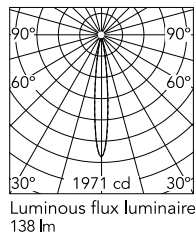

Aimer 2 Wall 500

Flos

No. FA51309618

Beam Angle: 12°		
h(m)	E(lx)	D(m)
1	1971	0.21
2	493	0.43
3	219	0.64
4	123	0.86
5	79	1.07

Adjustable spotlight. Configuration: turned and anodized (raw or painted) aluminium structure with stainless steel adjustable bracket. Glass diffuser: transparent or sandblasted with silkscreen border, fixed through a robotic gluing system. Double layer coating for high resistance to corrosion: the aluminium components are painted with a double coat using powders which are compliant with QUALICOAT standards: a first layer of epoxy powder (with excellent chemical and mechanical resistance) and a second finishing layer of polyester powder (resistant to UV rays and atmospheric agents). The entire painting process of the aluminium fitting starts from components which have been sand-blasted in advance to make the surface more porous and increase the adherence of the paint. Ares effects alkaline and acid washing to clean the surfaces completely, then rinses with demineralised water to remove any residue particles, subsequently a chemical conversion treatment is done to protect against rusting. Protection rating: IP65 In compliance with EN60598-1 standards Class of insulation: III Installation: the luminaire is equipped with 2000mm cable. Aimer 24V is equipped with a dc/dc highly efficient resin-coated converter that removes electromagnetic interference and protects against polarity reversal and sudden voltage peak. Parallel wiring required. Aimer 1 and Aimer RGB require connection in series. We recommend the use of a connection system with a protection degree greater than or equal to the protection degree of the luminaire. During the installation and the maintenance of the fixtures it is important to be careful and avoid damages on the paint coating. Damages on the coating exposed to outdoor conditions or water, could cause corrosion. Chemical substances affect the anticorrosion covering protection.