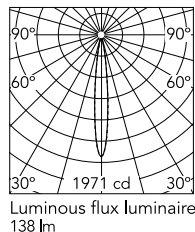

## Aimer 2 Wall 500

Flos

No. FA51309630

Beam Angle: 12°		
h(m)	E(lx)	D(m)
1	1971	0.21
2	493	0.43
3	219	0.64
4	123	0.86
5	79	1.07

Adjustable spotlight. Configuration: turned and anodized (raw or painted) aluminium structure with stainless steel adjustable bracket. Glass diffuser: transparent or sandblasted with silkscreen border, fixed through a robotic gluing system. Double layer coating for high resistance to corrosion: the aluminium components are painted with a double coat using powders which are compliant with QUALICOAT standards: a first layer of epoxy powder (with excellent chemical and mechanical resistance) and a second finishing layer of polyester powder (resistant to UV rays and atmospheric agents). The entire painting process of the aluminium fitting starts from components which have been sand-blasted in advance to make the surface more porous and increase the adherence of the paint. Ares effects alkaline and acid washing to clean the surfaces completely, then rinses with demineralised water to remove any residue particles, subsequently a chemical conversion treatment is done to protect against rusting. Protection rating: IP65 In compliance with EN60598-1 standards Class of insulation: III Installation: the luminaire is equipped with 2000mm cable. Aimer 24V is equipped with a dc/dc highly efficient resin-coated converter that removes electromagnetic interference and protects against polarity reversal and sudden voltage peak. Parallel wiring required. Aimer 1 and Aimer RGB require connection in series. We recommend the use of a connection system with a protection degree greater than or equal to the protection degree of the luminaire. During the installation and the maintenance of the fixtures it is important to be careful and avoid damages on the paint coating. Damages on the coating exposed to outdoor conditions or water, could cause corrosion. Chemical substances affect the anticorrosion covering protection.