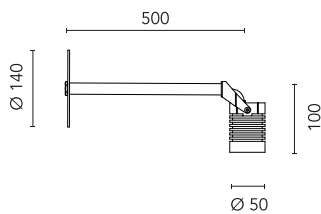

## Aimer 2 Wall 500

Flos

No. FA51309630

Beam Angle: 12°		
h(m)	E(lx)	D(m)
1	1971	0.21
2	493	0.43
3	219	0.64
4	123	0.86
5	79	1.07

Adjustable spotlight. Configuration: turned and anodized (raw or painted) aluminium structure with stainless steel adjustable bracket. Glass diffuser: transparent or sandblasted with silkscreen border, fixed through a robotic gluing system. Double layer coating for high resistance to corrosion: the aluminium components are painted with a double coat using powders which are compliant with QUALICOAT standards: a first layer of epoxy powder (with excellent chemical and mechanical resistance) and a second finishing layer of polyester powder (resistant to UV rays and atmospheric agents). The entire painting process of the aluminium fitting starts from components which have been sand-blasted in advance to make the surface more porous and increase the adherence of the paint. Ares effects alkaline and acid washing to clean the surfaces completely, then rinses with demineralised water to remove any residue particles, subsequently a chemical conversion treatment is done to protect against rusting. Protection rating: IP65 In compliance with EN60598-1 standards Class of insulation: III Installation: the luminaire is equipped with 2000mm cable. Aimer 24V is equipped with a dc/dc highly efficient resin-coated converter that removes electromagnetic interference and protects against polarity reversal and sudden voltage peak. Parallel wiring required. Aimer 1 and Aimer RGB require connection in series. We recommend the use of a connection system with a protection degree greater than or equal to the protection degree of the luminaire. During the installation and the maintenance of the fixtures it is important to be careful and avoid damages on the paint coating. Damages on the coating exposed to outdoor conditions or water, could cause corrosion. Chemical substances affect the anticorrosion covering protection.