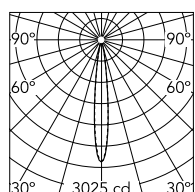

## Aimer 2 Wall 900

Flos

No. FA51310018

Luminous flux luminaire  
246 lm

Beam Angle: 13°

h(m)	E(lx)	D(m)
1	3025	0.22
2	756	0.44
3	336	0.67
4	189	0.89
5	121	1.11

Adjustable spotlight. Configuration: turned and anodized (raw or painted) aluminium structure with stainless steel adjustable bracket. Glass diffuser: transparent or sandblasted with silkscreen border, fixed through a robotic gluing system. Double layer coating for high resistance to corrosion: the aluminium components are painted with a double coat using powders which are compliant with QUALICOAT standards: a first layer of epoxy powder (with excellent chemical and mechanical resistance) and a second finishing layer of polyester powder (resistant to UV rays and atmospheric agents). The entire painting process of the aluminium fitting starts from components which have been sand-blasted in advance to make the surface more porous and increase the adherence of the paint. Ares effects alkaline and acid washing to clean the surfaces completely, then rinses with demineralised water to remove any residue particles, subsequently a chemical conversion treatment is done to protect against rusting. Protection rating: IP65 In compliance with EN60598-1 standards Class of insulation: III Installation: the luminaire is equipped with 2000mm cable. Aimer 24V is equipped with a dc/dc highly efficient resin-coated converter that removes electromagnetic interference and protects against polarity reversal and sudden voltage peak. Parallel wiring required. Aimer 1 and Aimer RGB require connection in series. We recommend the use of a connection system with a protection degree greater than or equal to the protection degree of the luminaire. During the installation and the maintenance of the fixtures it is important to be careful and avoid damages on the paint coating. Damages on the coating exposed to outdoor conditions or water, could cause corrosion. Chemical substances affect the anticorrosion covering protection.