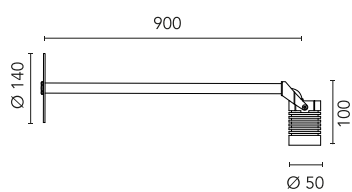

## Aimer 2 Wall 900

Flos

No. FA51310018

Luminous flux luminaire  
246 lm

Beam Angle: 13°

h(m)	E(lx)	D(m)
1	3025	0.22
2	756	0.44
3	336	0.67
4	189	0.89
5	121	1.11

Adjustable spotlight. Configuration: turned and anodized (raw or painted) aluminium structure with stainless steel adjustable bracket. Glass diffuser: transparent or sandblasted with silkscreen border, fixed through a robotic gluing system. Double layer coating for high resistance to corrosion: the aluminium components are painted with a double coat using powders which are compliant with QUALICOAT standards: a first layer of epoxy powder (with excellent chemical and mechanical resistance) and a second finishing layer of polyester powder (resistant to UV rays and atmospheric agents). The entire painting process of the aluminium fitting starts from components which have been sand-blasted in advance to make the surface more porous and increase the adherence of the paint. Ares effects alkaline and acid washing to clean the surfaces completely, then rinses with demineralised water to remove any residue particles, subsequently a chemical conversion treatment is done to protect against rusting. Protection rating: IP65 In compliance with EN60598-1 standards Class of insulation: III Installation: the luminaire is equipped with 2000mm cable. Aimer 24V is equipped with a dc/dc highly efficient resin-coated converter that removes electromagnetic interference and protects against polarity reversal and sudden voltage peak. Parallel wiring required. Aimer 1 and Aimer RGB require connection in series. We recommend the use of a connection system with a protection degree greater than or equal to the protection degree of the luminaire. During the installation and the maintenance of the fixtures it is important to be careful and avoid damages on the paint coating. Damages on the coating exposed to outdoor conditions or water, could cause corrosion. Chemical substances affect the anticorrosion covering protection.