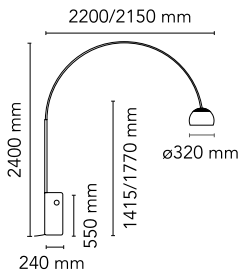

Arco Led

Flos

No. F0303000

Floor lamp providing direct light. White Carrara marble base. Satin-finish stainless steel telescopic stem. Pressed, polished and zapon-varnished aluminum swiveling and height-adjustable reflector.

Designed by Achille and Pier Giacomo Castiglioni, 1962

Steel

Technical

Mounting	Floor
Flux	1224lm
IP Rating	IP20

Photometric

Colour Temp	2700K
Source	LED

Physical

Net Weight (kg)	63.85
-----------------	-------