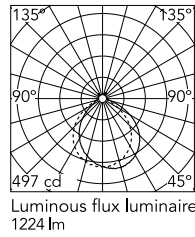

Designed by Achille and Pier Giacomo Castiglioni, 1962

Steel

Technical

Mounting	Floor
Flux	1224lm
IP Rating	IP20

Photometric

Colour Temp	2700K
Source	LED

Physical

Net Weight (kg)	63.85
-----------------	-------