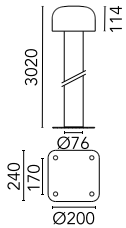

Bellhop Pole with base H 3020 mm Non Dimmable

Flos

No. F003H21A033

Pole version of the Bellhop Outdoor Collection for diffuse light. Aluminum head mounted on a 3m or 4m long extruded pole, available for installation on rigid surface or in ground. 220-240V power supply included. Ready for installation on solid surface. Base plate available as accessory. Each luminaire is equipped with 200 mm cable for connection inside the luminaire body. Recommended connection with a 2 way terminal block 4 poles IP68 H2O Stop, to be ordered separately. 110V and dimmable versions available on request.

Designed by Edward Barber and Jay Osgerby

Anthracite

Luminous flux luminaire
2364 lm

Beam Angle: 93°

h(m)	E(lx)	D(m)
1	1016	2.12
2	254	4.23
3	113	6.35
4	64	8.46
5	41	10.58

Technical

Mounting	Pole Top
Flux	2490lm
IP Rating	IP66

Photometric

Colour Temp	2700K
Dimming	Non Dimmable
Beam Angle	93
CRI	80

Physical

Net Weight (kg) 15

Electrical

Power	30
Voltage	220-240
Driver	Remote included
Insulation class	I