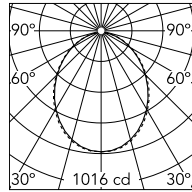

Bellhop Pole with base H 3020 mm Non Dimmable

Flos

No. F003H21A033

Pole version of the Bellhop Outdoor Collection for diffuse light. Aluminum head mounted on a 3m or 4m long extruded pole, available for installation on rigid surface or in ground. 220-240V power supply included. Ready for installation on solid surface. Base plate available as accessory. Each luminaire is equipped with 200 mm cable for connection inside the luminaire body. Recommended connection with a 2 way terminal block 4 poles IP68 H2O Stop, to be ordered separately. 110V and dimmable versions available on request.

Designed by Edward Barber and Jay Osgerby

Anthracite

Luminous flux luminaire
2364 lm

Beam Angle: 93°

h(m)	E(lx)	D(m)
1	1016	2.12
2	254	4.23
3	113	6.35
4	64	8.46
5	41	10.58

Technical

Mounting	Pole Top
Flux	2490lm
IP Rating	IP66

Photometric

Colour Temp	2700K
Dimming	Non Dimmable
Beam Angle	93
CRI	80

Physical

Net Weight (kg) 15

Electrical

Power	30
Voltage	220-240
Driver	Remote included
Insulation class	I