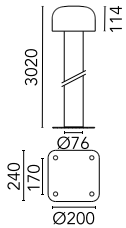

## Bellhop Pole with base H 3020 mm Non Dimmable

Flos

No. F003H41A033

Pole version of the Bellhop Outdoor Collection for diffuse light. Aluminum head mounted on a 3m or 4m long extruded pole, available for installation on rigid surface or in ground. 220-240V power supply included. Ready for installation on solid surface. Base plate available as accessory. Each luminaire is equipped with 200 mm cable for connection inside the luminaire body. Recommended connection with a 2 way terminal block 4 poles IP68 H2O Stop, to be ordered separately. 110V and dimmable versions available on request.

Designed by Edward Barber and Jay Osgerby

Anthracite

Luminous flux luminaire  
2535 lm

Beam Angle: 93°

h(m)	E(lx)	D(m)
1	1090	2.12
2	272	4.23
3	121	6.35
4	68	8.46
5	44	10.58

### Technical

Mounting	Pole Top
Flux	2760lm
IP Rating	IP66