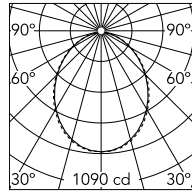

## Bellhop Pole with base H 3020 mm Non Dimmable

Flos

No. F003H41A033

Pole version of the Bellhop Outdoor Collection for diffuse light. Aluminum head mounted on a 3m or 4m long extruded pole, available for installation on rigid surface or in ground. 220-240V power supply included. Ready for installation on solid surface. Base plate available as accessory. Each luminaire is equipped with 200 mm cable for connection inside the luminaire body. Recommended connection with a 2 way terminal block 4 poles IP68 H2O Stop, to be ordered separately. 110V and dimmable versions available on request.

Designed by Edward Barber and Jay Osgerby

Anthracite

Luminous flux luminaire  
2535 lm

Beam Angle: 93°

h(m)	E(lx)	D(m)
1	1090	2.12
2	272	4.23
3	121	6.35
4	68	8.46
5	44	10.58