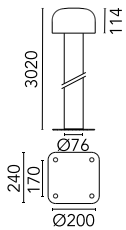

## Bellhop Pole with base H 4020 mm Non Dimmable

Flos

No. F003L21A018

Pole version of the Bellhop Outdoor Collection for diffuse light. Aluminum head mounted on a 3m or 4m long extruded pole, available for installation on rigid surface or in ground. 220-240V power supply included. Ready for installation on solid surface. Base plate available as accessory. Each luminaire is equipped with 200 mm cable for connection inside the luminaire body. Recommended connection with a 2 way terminal block 4 poles IP68 H2O Stop, to be ordered separately. 110V and dimmable versions available on request.

Designed by Edward Barber and Jay Osgerby

Deep Brown

Luminous flux luminaire  
2364 lm

Beam Angle: 93°

h(m)	E(lx)	D(m)
1	1016	2.12
2	254	4.23
3	113	6.35
4	64	8.46
5	41	10.58

### Technical

Mounting	Pole Top
Flux	2490lm
IP Rating	IP66

### Physical

Net Weight (kg)	15
-----------------	----