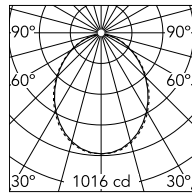

## Bellhop Pole with base H 4020 mm Non Dimmable

Flos

No. F003L21A018

Pole version of the Bellhop Outdoor Collection for diffuse light. Aluminum head mounted on a 3m or 4m long extruded pole, available for installation on rigid surface or in ground. 220-240V power supply included. Ready for installation on solid surface. Base plate available as accessory. Each luminaire is equipped with 200 mm cable for connection inside the luminaire body. Recommended connection with a 2 way terminal block 4 poles IP68 H2O Stop, to be ordered separately. 110V and dimmable versions available on request.

Designed by Edward Barber and Jay Osgerby

Deep Brown

Luminous flux luminaire  
2364 lm

Beam Angle: 93°

h(m)	E(lx)	D(m)
1	1016	2.12
2	254	4.23
3	113	6.35
4	64	8.46
5	41	10.58