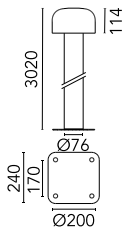

Bellhop Pole with base H 4020 mm Non Dimmable

Flos

No. F003L21A033

Pole version of the Bellhop Outdoor Collection for diffuse light. Aluminum head mounted on a 3m or 4m long extruded pole, available for installation on rigid surface or in ground. 220-240V power supply included. Ready for installation on solid surface. Base plate available as accessory. Each luminaire is equipped with 200 mm cable for connection inside the luminaire body. Recommended connection with a 2 way terminal block 4 poles IP68 H2O Stop, to be ordered separately. 110V and dimmable versions available on request.

Designed by Edward Barber and Jay Osgerby

Anthracite

Luminous flux luminaire
2364 lm

Beam Angle: 93°

h(m)	E(lx)	D(m)
1	1016	2.12
2	254	4.23
3	113	6.35
4	64	8.46
5	41	10.58

Technical

Mounting	Pole Top
Flux	2490lm
IP Rating	IP66

Photometric

Colour Temp	2700K
Dimming	Non Dimmable
Beam Angle	93
CRI	80

Physical

Net Weight (kg)	15
-----------------	----

Electrical

Power	30
Voltage	220-240
Driver	Remote included
Insulation class	I