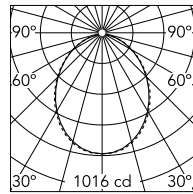

Bellhop Pole with base H 4020 mm Non Dimmable

Flos

No. F003L21A033

Pole version of the Bellhop Outdoor Collection for diffuse light. Aluminum head mounted on a 3m or 4m long extruded pole, available for installation on rigid surface or in ground. 220-240V power supply included. Ready for installation on solid surface. Base plate available as accessory. Each luminaire is equipped with 200 mm cable for connection inside the luminaire body. Recommended connection with a 2 way terminal block 4 poles IP68 H2O Stop, to be ordered separately. 110V and dimmable versions available on request.

Designed by Edward Barber and Jay Osgerby

Anthracite

Luminous flux luminaire
2364 lm

Beam Angle: 93°

h(m)	E(lx)	D(m)
1	1016	2.12
2	254	4.23
3	113	6.35
4	64	8.46
5	41	10.58

Technical

Mounting	Pole Top
Flux	2490lm
IP Rating	IP66