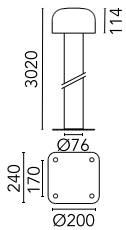

Bellhop Pole with base H 4020 mm Non Dimmable

Flos

No. F003L31A018

Pole version of the Bellhop Outdoor Collection for diffuse light. Aluminum head mounted on a 3m or 4m long extruded pole, available for installation on rigid surface or in ground. 220-240V power supply included. Ready for installation on solid surface. Base plate available as accessory. Each luminaire is equipped with 200 mm cable for connection inside the luminaire body. Recommended connection with a 2 way terminal block 4 poles IP68 H2O Stop, to be ordered separately. 110V and dimmable versions available on request.

Designed by Edward Barber and Jay Osgerby

Deep Brown

Luminous flux luminaire
2450 lm

Beam Angle: 93°

h(m)	E(lx)	D(m)
1	1053	2.12
2	263	4.23
3	117	6.35
4	66	8.46
5	42	10.58

Technical

Mounting	Pole Top
Flux	2590lm
IP Rating	IP66

Photometric

Colour Temp	3000K
Dimming	Non Dimmable
Beam Angle	93
CRI	80

Physical

Net Weight (kg) 15

Electrical

Power	30
Voltage	220-240
Driver	Remote included
Insulation class	I