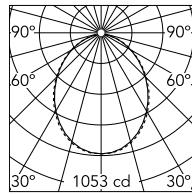

Bellhop Pole with base H 4020 mm Non Dimmable

Flos

No. F003L31A018

Pole version of the Bellhop Outdoor Collection for diffuse light. Aluminum head mounted on a 3m or 4m long extruded pole, available for installation on rigid surface or in ground. 220-240V power supply included. Ready for installation on solid surface. Base plate available as accessory. Each luminaire is equipped with 200 mm cable for connection inside the luminaire body. Recommended connection with a 2 way terminal block 4 poles IP68 H2O Stop, to be ordered separately. 110V and dimmable versions available on request.

Designed by Edward Barber and Jay Osgerby

Deep Brown

Luminous flux luminaire
2450 lm

Beam Angle: 93°

h(m)	E(lx)	D(m)
1	1053	2.12
2	263	4.23
3	117	6.35
4	66	8.46
5	42	10.58

Technical

Mounting	Pole Top
Flux	2590lm
IP Rating	IP66

Photometric

Colour Temp	3000K
Dimming	Non Dimmable
Beam Angle	93
CRI	80

Physical

Net Weight (kg) 15

Electrical

Power	30
Voltage	220-240
Driver	Remote included
Insulation class	I