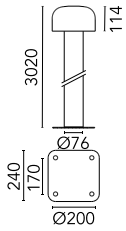

Bellhop Pole with base H 4020 mm Non Dimmable

Flos

No. F003L31A033

Pole version of the Bellhop Outdoor Collection for diffuse light. Aluminum head mounted on a 3m or 4m long extruded pole, available for installation on rigid surface or in ground. 220-240V power supply included. Ready for installation on solid surface. Base plate available as accessory. Each luminaire is equipped with 200 mm cable for connection inside the luminaire body. Recommended connection with a 2 way terminal block 4 poles IP68 H2O Stop, to be ordered separately. 110V and dimmable versions available on request.

Designed by Edward Barber and Jay Osgerby

Anthracite

Luminous flux luminaire
2450 lm

Beam Angle: 93°

h(m)	E(lx)	D(m)
1	1053	2.12
2	263	4.23
3	117	6.35
4	66	8.46
5	42	10.58

Technical

Mounting	Pole Top
Flux	2590lm
IP Rating	IP66

Photometric

Colour Temp	3000K
Dimming	Non Dimmable
Beam Angle	93
CRI	80

Physical

Net Weight (kg)	15
-----------------	----

Electrical

Power	30
Voltage	220-240
Driver	Remote included
Insulation class	I