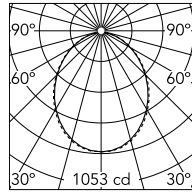

Bellhop Pole with base H 4020 mm Non Dimmable

Flos

No. F003L31A033

Pole version of the Bellhop Outdoor Collection for diffuse light. Aluminum head mounted on a 3m or 4m long extruded pole, available for installation on rigid surface or in ground. 220-240V power supply included. Ready for installation on solid surface. Base plate available as accessory. Each luminaire is equipped with 200 mm cable for connection inside the luminaire body. Recommended connection with a 2 way terminal block 4 poles IP68 H2O Stop, to be ordered separately. 110V and dimmable versions available on request.

Designed by Edward Barber and Jay Osgerby

Anthracite

Luminous flux luminaire
2450 lm

Beam Angle: 93°

h(m)	E(lx)	D(m)
1	1053	2.12
2	263	4.23
3	117	6.35
4	66	8.46
5	42	10.58

Technical

Mounting	Pole Top
Flux	2590lm
IP Rating	IP66