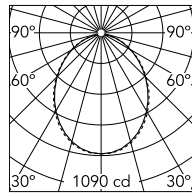

Bellhop Pole with base H 4020 mm Non Dimmable

Flos

No. F003L41A006

Pole version of the Bellhop Outdoor Collection for diffuse light. Aluminum head mounted on a 3m or 4m long extruded pole, available for installation on rigid surface or in ground. 220-240V power supply included. Ready for installation on solid surface. Base plate available as accessory. Each luminaire is equipped with 200 mm cable for connection inside the luminaire body. Recommended connection with a 2 way terminal block 4 poles IP68 H2O Stop, to be ordered separately. 110V and dimmable versions available on request.

Designed by Edward Barber and Jay Osgerby

Grey

Luminous flux luminaire
2535 lm

Beam Angle: 93°

h(m)	E(lx)	D(m)
1	1090	2.12
2	272	4.23
3	121	6.35
4	68	8.46
5	44	10.58

Technical

Mounting	Pole Top
Flux	2760lm
IP Rating	IP66

Photometric

Colour Temp	4000K
Dimming	Non Dimmable
Beam Angle	93
CRI	80

Physical

Net Weight (kg) 15

Electrical

Power	30
Voltage	220-240
Driver	Remote included
Insulation class	I