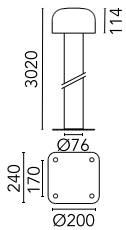

Bellhop Pole with base H 4020 mm Non Dimmable

Flos

No. F003L41A006

Pole version of the Bellhop Outdoor Collection for diffuse light. Aluminum head mounted on a 3m or 4m long extruded pole, available for installation on rigid surface or in ground. 220-240V power supply included. Ready for installation on solid surface. Base plate available as accessory. Each luminaire is equipped with 200 mm cable for connection inside the luminaire body. Recommended connection with a 2 way terminal block 4 poles IP68 H2O Stop, to be ordered separately. 110V and dimmable versions available on request.

Designed by Edward Barber and Jay Osgerby

Grey

Luminous flux luminaire
2535 lm

Beam Angle: 93°

h(m)	E(lx)	D(m)
1	1090	2.12
2	272	4.23
3	121	6.35
4	68	8.46
5	44	10.58

Technical

Mounting	Pole Top
Flux	2760lm
IP Rating	IP66

Photometric

Colour Temp	4000K
Dimming	Non Dimmable
Beam Angle	93
CRI	80

Physical

Net Weight (kg) 15

Electrical

Power	30
Voltage	220-240
Driver	Remote included
Insulation class	I