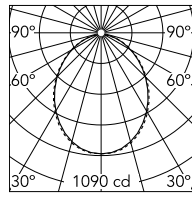

## Bellhop Pole with base H 4020 mm Non Dimmable

Flos

No. F003L41A018

Pole version of the Bellhop Outdoor Collection for diffuse light. Aluminum head mounted on a 3m or 4m long extruded pole, available for installation on rigid surface or in ground. 220-240V power supply included. Ready for installation on solid surface. Base plate available as accessory. Each luminaire is equipped with 200 mm cable for connection inside the luminaire body. Recommended connection with a 2 way terminal block 4 poles IP68 H2O Stop, to be ordered separately. 110V and dimmable versions available on request.

Designed by Edward Barber and Jay Osgerby

Deep Brown

Luminous flux luminaire  
2535 lm

Beam Angle: 93°

h(m)	E(lx)	D(m)
1	1090	2.12
2	272	4.23
3	121	6.35
4	68	8.46
5	44	10.58