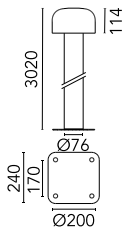

## Bellhop Pole with base H 4020 mm Non Dimmable

Flos

No. F003L41A018

Pole version of the Bellhop Outdoor Collection for diffuse light. Aluminum head mounted on a 3m or 4m long extruded pole, available for installation on rigid surface or in ground. 220-240V power supply included. Ready for installation on solid surface. Base plate available as accessory. Each luminaire is equipped with 200 mm cable for connection inside the luminaire body. Recommended connection with a 2 way terminal block 4 poles IP68 H2O Stop, to be ordered separately. 110V and dimmable versions available on request.

Designed by Edward Barber and Jay Osgerby

Deep Brown

Luminous flux luminaire  
2535 lm

Beam Angle: 93°

h(m)	E(lx)	D(m)
1	1090	2.12
2	272	4.23
3	121	6.35
4	68	8.46
5	44	10.58

### Technical

Mounting	Pole Top
Flux	2760lm
IP Rating	IP66

### Physical

Net Weight (kg) 15