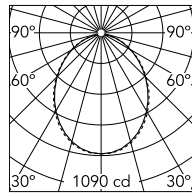

## Bellhop Pole with base H 4020 mm Non Dimmable

Flos

No. F003L41A033

Pole version of the Bellhop Outdoor Collection for diffuse light. Aluminum head mounted on a 3m or 4m long extruded pole, available for installation on rigid surface or in ground. 220-240V power supply included. Ready for installation on solid surface. Base plate available as accessory. Each luminaire is equipped with 200 mm cable for connection inside the luminaire body. Recommended connection with a 2 way terminal block 4 poles IP68 H2O Stop, to be ordered separately. 110V and dimmable versions available on request.

Designed by Edward Barber and Jay Osgerby

Anthracite

Beam Angle: 93°

h(m)	E(lx)	D(m)
1	1090	2.12
2	272	4.23
3	121	6.35
4	68	8.46
5	44	10.58

Luminous flux luminaire  
2535 lm