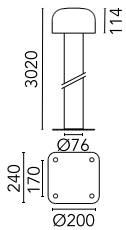

## Bellhop Pole with base H 4020 mm Non Dimmable

Flos

No. F003L41A033

Pole version of the Bellhop Outdoor Collection for diffuse light. Aluminum head mounted on a 3m or 4m long extruded pole, available for installation on rigid surface or in ground. 220-240V power supply included. Ready for installation on solid surface. Base plate available as accessory. Each luminaire is equipped with 200 mm cable for connection inside the luminaire body. Recommended connection with a 2 way terminal block 4 poles IP68 H2O Stop, to be ordered separately. 110V and dimmable versions available on request.

Designed by Edward Barber and Jay Osgerby

Anthracite

Beam Angle: 93°

h(m)	E(lx)	D(m)
1	1090	2.12
2	272	4.23
3	121	6.35
4	68	8.46
5	44	10.58

Luminous flux luminaire  
2535 lm

### Technical

Mounting	Pole Top
Flux	2760lm
IP Rating	IP66

### Physical

Net Weight (kg) 15