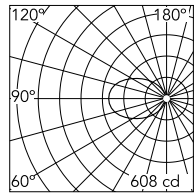

Bellhop Wall Non Dimmable

Flos

No. F003C21A006

Wall light version of the Bellhop Outdoor Collection for diffuse light, made of extruded and die-cast aluminium or stainless steel. 100-240V power supply integrated. Direct wall installation. Each luminaire is equipped with 200 mm length cable for connection inside the luminaire body. Recommended connection with a 2 way terminal block 4 poles IP68 H2O Stop, to be ordered separately.

Designed by Edward Barber and Jay Osgerby

Grey

Luminous flux luminaire
551 lm

Technical

Mounting	Wall
Flux	551lm
IP Rating	IP65

Photometric

Colour Temp	2700K
Dimming	Non Dimmable
Beam Angle	85
CRI	80

Physical