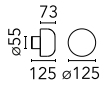

Designed by Edward Barber and Jay Osgerby

Grey

Luminous flux luminaire
551 lm

Technical

Mounting	Wall
Flux	551lm
IP Rating	IP65

Photometric

Colour Temp	2700K
Dimming	Non Dimmable
Beam Angle	85
CRI	80

Physical