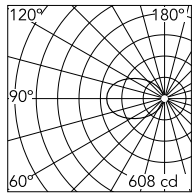

Bellhop Wall Non Dimmable

Flos

No. F003C31A001

Wall light version of the Bellhop Outdoor Collection for diffuse light, made of extruded and die-cast aluminium or stainless steel. 100-240V power supply integrated. Direct wall installation. Each luminaire is equipped with 200 mm length cable for connection inside the luminaire body. Recommended connection with a 2 way terminal block 4 poles IP68 H2O Stop, to be ordered separately.

Designed by Edward Barber and Jay Osgerby

White

Luminous flux luminaire
580 lm

Technical

Mounting	Wall
Flux	580lm
IP Rating	IP65

Photometric

Colour Temp	3000K
Dimming	Non Dimmable
Beam Angle	85
CRI	80

Physical