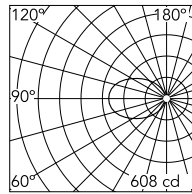

Designed by Edward Barber and Jay Osgerby

Grey

Luminous flux luminaire
580 lm

Technical

Mounting	Wall
Flux	580lm
IP Rating	IP65

Photometric

Colour Temp	3000K
Dimming	Non Dimmable
Beam Angle	85
CRI	80

Physical