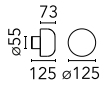

Designed by Edward Barber and Jay Osgerby

Grey

Luminous flux luminaire
580 lm

Technical

Mounting	Wall
Flux	580lm
IP Rating	IP65

Photometric

Colour Temp	3000K
Dimming	Non Dimmable
Beam Angle	85
CRI	80

Physical