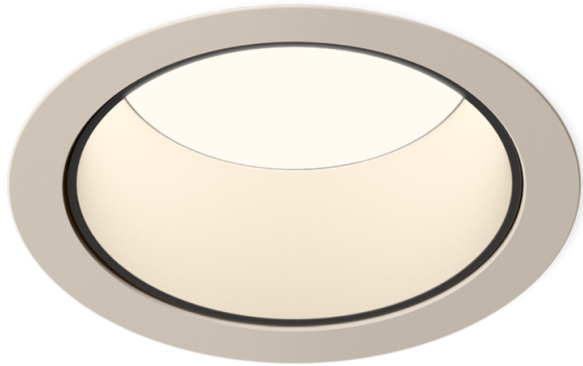

Bind Solo 6658 in Beige M1 - Wide Accent

The Bind Solo collection offers directed accent and down lighting as well as more general lighting. Designed to sit alongside and complement the Bind system, the combination of both collections allows for the creation of dynamic and restorative ambiances.

Ø 4 cm

Downloads

Brand

Vibia

Designer

Martín Azúa

Type

Ceiling

Electrical Characteristics

IP 20
On/Off / PUSH DALI / NO DRIVER / CASAMBI / DALI

Material

Body: Aluminum Optics: PMMA- Methacrylate Optics: PC- Polycarbonate

Photometric Data

>90

Dimension

Ø4 cm

Light Temperature

2700K 3000K 3500K
TunableWhite

Colour/Finish

Beige M1