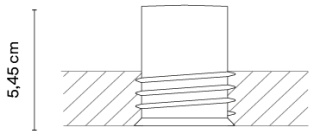

Ø 4 cm

Downloads

Brand

Vibia

Designer

Martín Azúa

Type

Ceiling

Electrical Characteristics

IP 20
On/Off / PUSH DALI / NO DRIVER / CASAMBI / DALI

Material

Body: Aluminum Optics: PMMA- Methacrylate Optics: PC- Polycarbonate

Photometric Data

>90

Dimension

Ø4 cm